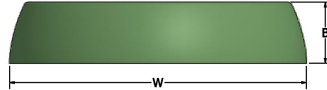

SAMPLE CATALOG NUMBER: GL-3641-		S-	NSN-	A
MODEL NO.		LAMPING	FINISH	OPTIONS
GL-3640	W in 26" mm 660 8lbs B in 7 1/2" mm 190 3.5kg	G. RED H. GREEN I. BLUE J. RGB* K. RGB30* L. RGB35* M. RGB40*	Standard: Powder Coat BLK-Black BL-Blue GR-Gray LG-Light Gray BE-Beige PAB-Antique Brass PA-Painted Aluminum PTC-Painted Copper DBZ-Dark Bronze NSN-New Satin Nickel BRN-Brown RD-Red CH-Champagne RG-Reed Green SG-Sungold GM-Gun Metal POR-Oil Rubbed Bronze PG-Pine Green DO-Deep Orange PV-Purple Violet NB-Navy Blue Textured Powder TLV-Light Verdigris TWH-Textured White TBL-Textured Black TS-Textured Silver TBZ-Textured Bronze TST-Stone Not available in standard white finish	A. No Options EL. Emergency LED Remote mount up to 10' from light source in controlled environment with an area temperature range of 32°-131°F. Specify 120 or 277 voltage.
GL-3641	W in 37" mm 940 10lbs B in 7 1/2" mm 190 4.5kg	N. RED O. GREEN P. BLUE Q. RGB* R. RGB30* S. RGB35* T. RGB40*		

All Dimensions are nominal.
*DMX controls supplied by others

Light Source Definition

Fixture	Total Wattage	CRI	Rated Life Hrs	Delivered Lumens
GL-3640	57W	+80	50000	4310
GL-3641	72W	+80	50000	5320

Universal Voltage unless otherwise specified.