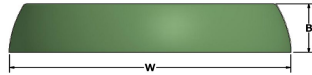

SAMPLE CATALOG NUMBER: GL-3641-		TW5-	NSN-	A
MODEL NO.		LAMPING	FINISH	OPTIONS
GL-3640	W in 26" mm 660 8lbs B in 7 1/2" mm 190 3.5kg	TW4	Standard: Powder Coat BLK-Black BL-Blue GR-Gray LG-Light Gray BE-Beige PAB-Antique Brass PA-Painted Aluminum PTC-Painted Copper DBZ-Dark Bronze NSN-New Satin Nickel BRN-Brown RD-Red CH-Champagne RG-Reed Green SG-Sungold GM-Gun Metal POR-Oil Rubbed Bronze PG-Pine Green DO-Deep Orange PV-Purple Violet NB-Navy Blue Textured Powder TLV-Light Verdigris TWH-Textured White TBL-Textured Black TS-Textured Silver TBZ-Textured Bronze TST-Stone	A. No Options EL. Emergency LED Remote mount up to 10' from light source in controlled environment with an area temperature range of 32"-131°F. Specify 120 or 277 voltage.
GL-3641	W in 37" mm 940 10lbs B in 7 1/2" mm 190 4.5kg	TW5	Not available in standard white finish	

All Dimensions are nominal.

Light Source Definition

Code	Total Wattage	Delivered Lumens	Kelvin
TW4	56W	4310	2700-6500
TW5	72W	5320	2700-6500

Universal Voltage unless otherwise specified.