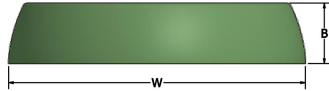

SAMPLE CATALOG NUMBER:			
GL-3641-	WD5-	NSN-	A
MODEL NO.	LAMPING	FINISH	OPTIONS
GL-3640 W in 26" mm 660 8lbs B in 7 1/2" mm 190 3.5kg	WD4	Standard: Powder Coat BLK-Black BL-Blue GR-Gray LG-Light Gray BE-Beige PAB-Antique Brass PA-Painted Aluminum PTC-Painted Copper DBZ-Dark Bronze NSN-New Satin Nickel BRN-Brown RD-Red CH-Champagne RG-Reed Green SG-Sungold GM-Gun Metal POR-Oil Rubbed Bronze PG-Pine Green DO-Deep Orange PV-Purple Violet NB-Navy Blue Textured Powder TLV-Light Verdigris TWH-Textured White TBL-Textured Black TS-Textured Silver TBZ-Textured Bronze TST-Stone Not available in standard white finish	A. No Options EL. Emergency LED Remote mount up to 10' from light source in controlled environment with an area temperature range of 32"-131°F. Specify 120 or 277 voltage.
GL-3641 W in 37" mm 940 10lbs B in 7 1/2" mm 190 4.5kg	WD5	Textured Powder TLV-Light Verdigris TWH-Textured White TBL-Textured Black TS-Textured Silver TBZ-Textured Bronze TST-Stone Not available in standard white finish	

All Dimensions are nominal.

Light Source Definition

Code	Total Wattage	Delivered Lumens	Kelvin
WD4	82W	4310	3500-1800
WD5	108W	5320	3500-1800

Universal Voltage unless otherwise specified.