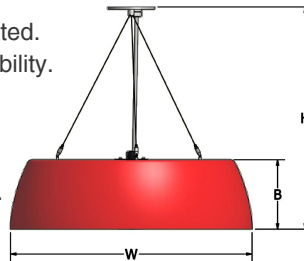

OCULUS TUNABLE WHITE

Interior Pendant

9777 Reavis Park Drive
St. Louis, MO 63123
800.331.2425 or 314.631.6000

sales@glighting.com www.glighting.com

GENERAL SPECIFICATION

Tunable White: LED option (TW) features tunable white technology that adjusts from 6500K-2700K. For proper control, fixture needs two 0-10V dimming controls.

LED Tuning: CCT tunable using 0-10V wall control. TRIAC, DALI, or DMX available upon request.

LED Dimming: Intensity adjustable using 1% 0-10V wall control. TRIAC, DALI, or DMX available upon request.

Acrylic: Satin white seamless acrylic is UL-94 HB Flame Class rated.

Cable Hanger: Comes with 72" cable and cord for on-site adjustability.

Canopy: Matches fixture finish.

Finish: Highly durable oven cured no VOC premium powder coat.

Spinning interior painted textured white.

Surge Protection: External surge protector provided as standard.

SAMPLE CATALOG NUMBER: GL-2641-		TW5-	PTC-	1-	A	
MODEL NO.		LAMPING	FINISH	HANGER	OPTIONS	
GL-2640 W in 26" mm 660 10lbs B in 7 1/2" mm 190 4.5kg H in 20"-68" mm 510-1730		TW4	Standard: Powder Coat BLK-Black BL-Blue GR-Gray LG-Light Gray BE-Beige PAB-Antique Brass PA-Painted Aluminum PTC-Painted Copper DBZ-Dark Bronze NSN-New Satin Nickel BRN-Brown RD-Red CH-Champagne RG-Reed Green SG-Sungold GM-Gun Metal POR-Oil Rubbed Bronze PG-Pine Green DO-Deep Orange PV-Purple Violet NB-Navy Blue Textured Powder TLV-Light Verdigris TWH-Textured White TBL-Textured Black TS-Textured Silver TBZ-Textured Bronze TST-Stone Not available in standard white finish	1. Cable 	A. No Options BC. Black Cord Fixture supplied with black power cord. LC. 150" Cord & Cable Fixture supplied with 150" of cable and standard white cord or optional black cord. EL. Emergency LED Remote mount up to 10' from light source in controlled environment with an area temperature range of 32"-131°F. Specify 120 or 277 voltage.	
GL-2641 W in 37" mm 940 15lbs B in 7 1/2" mm 190 6.8kg H in 20"-68" mm 510-1730						TW5

All Dimensions are nominal.

Light Source Definition

Code	Total Wattage	Delivered Lumens	Kelvin
TW4	56W	4310	2700-6500
TW5	72W	5320	2700-6500

Universal Voltage unless otherwise specified.