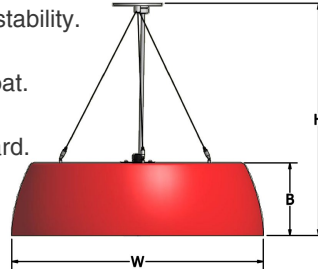

OCULUS WARM DIM

Interior Pendant

9777 Reavis Park Drive
St. Louis, MO 63123
800.331.2425 or 314.631.6000

sales@glighting.com www.glighting.com

GENERAL SPECIFICATION

Warm Dim: LED option (WD) features warm dimming technology that dims smoothly from 3500K-1800K with standard 1% 0-10V dimming.

LED Dimming: Standard 1% 0-10V dimming. TRIAC, DALI, or DMX available upon request.

Acrylic: Satin white seamless acrylic is UL-94 HB Flame Class rated.

Cable Hanger: Comes with 72" cable and cord for on-site adjustability.

Canopy: Matches fixture finish.

Finish: Highly durable oven cured no VOC premium powder coat. Spinning interior painted textured white.

Surge Protection: External surge protector provided as standard.

SAMPLE CATALOG NUMBER: GL-2641-		WD5-	PTC-	1-	A
MODEL NO.		LAMPING	FINISH	HANGER	OPTIONS
GL-2640	W in 26" mm 660 10lbs B in 7 1/2" mm 190 4.5kg H in 20"-68" mm 510-1730	WD4	Standard: Powder Coat BLK-Black BL-Blue GR-Gray LG-Light Gray BE-Beige PAB-Antique Brass PA-Painted Aluminum PTC-Painted Copper DBZ-Dark Bronze NSN-New Satin Nickel BRN-Brown RD-Red CH-Champagne RG-Reed Green SG-Sungold GM-Gun Metal POR-Oil Rubbed Bronze PG-Pine Green DO-Deep Orange PV-Purple Violet NB-Navy Blue Textured Powder TLV-Light Verdigris TWH-Textured White TBL-Textured Black TS-Textured Silver TBZ-Textured Bronze TST-Stone Not available in standard white finish	1. Cable 	A. No Options BC. Black Cord Fixture supplied with black power cord. LC. 150" Cord & Cable Fixture supplied with 150" of cable and standard white cord or optional black cord. EL. Emergency LED Remote mount up to 10' from light source in controlled environment with an area temperature range of 32"-131°F. Specify 120 or 277 voltage.
GL-2641	W in 37" mm 940 15lbs B in 7 1/2" mm 190 6.8kg H in 20"-68" mm 510-1730	WD5			

All Dimensions are nominal.

Light Source Definition

Code	Total Wattage	Delivered Lumens	Kelvin
WD4	82W	4310	3500-1800
WD5	108W	5320	3500-1800

Universal Voltage unless otherwise specified.