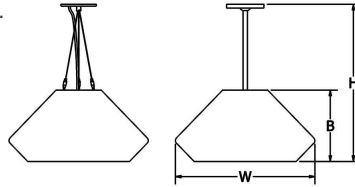

SAMPLE CATALOG NUMBER:						
GL-2380-	E-	K-	BLK-	1-	A	038
MODEL NO.	LAMPING	UPLIGHT	FINISH	HANGER	OPTIONS	OVERALL HEIGHT
GL-2380 W 19 5/8 in 8lbs B 10 in 3.6kg H 38 in	A. 1LED30 B. 1LED35 C. 1LED40 D. 1LED30 E. 1LED35 F. 1LED40 G. 1LED30 H. 1LED35 I. 1LED40 V. 1LED30* W. 1LED35* X. 1LED40*	NA. NONE J. 1UPLD30 K. 1UPLD35 L. 1UPLD40 M. 1UPLD30 N. 1UPLD35 O. 1UPLD40	Standard: PC -Powder Coat BLK -Black BL -Blue GR -Gray LG -Light Gray BE -Beige PAB -Antique Brass PA -Painted Aluminum PTC -Painted Copper WH -White DBZ -Dark Bronze NSN -New Satin Nickel BRN -Brown RD -Red CH -Champagne RG -Reed Green SG -Sungold GM -Gun Metal POR -Oil Rubbed Bronze PG -Pine Green DO -Deep Orange PV -Purple Violet NB -Navy Blue Textured Powder TLV -Light Verdigris TWH -Textured White TBL -Textured Black TS -Textured Silver TBZ -Textured Bronze TST -Stone	1. Stem Mount Remote Driver Drivers mounted remotely	A. No Options BC. Black Cord Fixture supplied with black power cord. DM. DMX Dimming EL. Emergency LED Must be remotely mounted in a controlled environment with an area temperature range of 32°-131°F. Specify 120 or 277 voltage. Downlight only.	Specify overall height in inches for hanger styles 1 & 3.
				2. Cable Mount Remote Driver Drivers mounted remotely		
				3. Stem Mount Oversized Canopy Drivers mounted inside oversized canopy		
				4. Cable Mount Oversized Canopy Drivers mounted inside oversized canopy		
					Hanger options 1&2 supplied with remote driver box.	