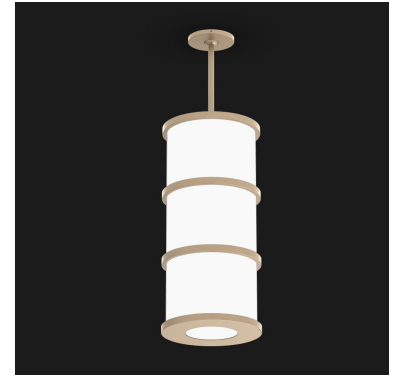

SAMPLE CATALOG NUMBER:						
GL-2425-	A-	W-	NSN-	1-	A-	34
MODEL NO.	LAMPING	ACRYLIC	FINISH	HANGER	OPTION(S)	OVERALL HEIGHT
GL-2425 12lbs W in 11 1/8" mm 280 6 kg B in 26" mm 635 H in 34" mm 890 Fixture does not include downlight	U. 4LED30 V. 4LED35 W. 4LED40	Standard: S. Satin White Acrylic is UL-94 HB Flame Class rated.	Standard: Powder Coat BLK- Black BL- Blue GR- Gray LG- Light Gray BE- Beige PAB- Antique Brass PA- Painted Aluminum PTC- Painted Copper WH- White DBZ- Dark Bronze NSN- New Satin Nickel BRN- Brown RD- Red CH- Champagne RG- Reed Green SG- Sungold GM- Gun Metal POR- Oil Rubbed Bronze Textured Powder TLV- Light Verdigris TWH- Textured White TBL- Textured Black TS- Textured Silver TBZ- Textured Bronze TST- Stone	1. Stem Remote driver. 2. Cable Standard white power cord. Remote driver.	A. No Options BC. Black Cord Fixture supplied with black power cord. LC. 150" Cord & Cable Fixture supplied with 150" of cable and standard white cord or optional black cord. EL. Emergency LED Remote mount up to 10' from light source in controlled environment with an area temperature range of 32°-131°F. Specify 120 or 277 voltage.	Standard overall height shown by model no. For custom overall height, specify in inches.
GL-2426 21lbs W in 11 1/8" mm 280 10 kg B in 33 3/8" mm 850 H in 44" mm 1120 Fixture includes downlight	AA. 4LED30DL BB. 4LED35DL CC. 4LED40DL			3. Oversized with Stem 12" Canopy 4. Oversized with Cable Standard white power cord. 12" Canopy.	Hanger options 1&2 supplied with remote driver box.	