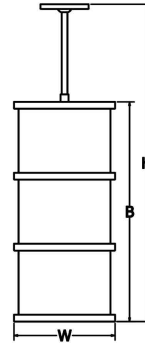

SAMPLE CATALOG NUMBER:						
GL-2425-	A-	W-	NSN-	1-	A-	34
MODEL NO.	LAMPING	ACRYLIC	FINISH	HANGER	OPTION(S)	OVERALL HEIGHT
GL-2425 12lbs W in 11 1/8" mm 280 6 kg B in 26" mm 635 H in 34" mm 890 Fixture does not include downlight	U. 4LED30 V. 4LED35 W. 4LED40	Standard: S. Satin White Acrylic is UL-94 HB Flame Class rated.	Standard: Powder Coat BLK- Black BL- Blue GR- Gray LG- Light Gray BE- Beige PAB- Antique Brass PA- Painted Aluminum PTC- Painted Copper WH- White DBZ- Dark Bronze NSN- New Satin Nickel BRN- Brown RD- Red CH- Champagne RG- Reed Green SG- Sungold GM- Gun Metal POR- Oil Rubbed Bronze Textured Powder TLV- Light Verdigris TWH- Textured White TBL- Textured Black TS- Textured Silver TBZ- Textured Bronze TST- Stone	1. Stem Remote driver. 2. Cable Standard white power cord. Remote driver.	A. No Options BC. Black Cord Fixture supplied with black power cord. LC. 150" Cord & Cable Fixture supplied with 150" of cable and standard white cord or optional black cord. EL. Emergency LED Remote mount up to 10' from light source in controlled environment with an area temperature range of 32°-131°F. Specify 120 or 277 voltage.	Standard overall height shown by model no. For custom overall height, specify in inches.
GL-2426 21lbs W in 11 1/8" mm 280 10 kg B in 33 3/8" mm 850 H in 44" mm 1120 Fixture includes downlight	AA. 4LED30DL BB. 4LED35DL CC. 4LED40DL			3. Oversized with Stem 12" Canopy 4. Oversized with Cable Standard white power cord. 12" Canopy.	Hanger options 1&2 supplied with remote driver box.	

All dimensions are nominal.

Light Source Definition

Code	Total Wattage	Delivered Lumens	Kelvin	Code	*Total Wattage	*Delivered Lumens	Kelvin
U	51W	5556	3000	AA	68W	7248	3000
V	51W	5556	3500	BB	68W	7248	3500
W	51W	5556	4000	CC	68W	7248	4000