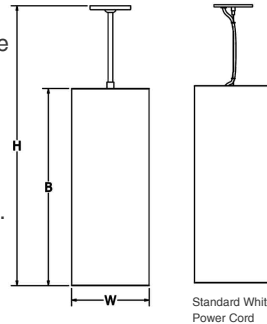

| SAMPLE CATALOG NUMBER: | | | | | | |
|--|--|---|---|---|--|---|
| MODEL NO. | LAMPING | ACRYLIC | FINISH | HANGER | OPTION(S) | OVERALL HEIGHT |
| GL-2680 W in 10" mm 255 B in 28" mm 710 15lbs H in 38" mm 965 7kg Fixture does not include downlight | I. 4LED30 J. 4LED35 K. 4LED40 | Standard: S Satin White Acrylic is UL-94 HB Flame Class rated. | Standard: Powder Coat BLK -Black BL -Blue GR -Gray LG -Light Gray BE -Beige PAB -Antique Brass PA -Painted Aluminum PTC -Painted Copper WH -White DBZ -Dark Bronze NSN -New Satin Nickel BRN -Brown RD -Red CH -Champagne RG -Reed Green SG -Sungold GM -Gun Metal POR -Oil Rubbed Bronze PG -Pine Green DO -Deep Orange PV -Purple Violet NB -Navy Blue Textured Powder TLV -Light Verdigris TWH -Textured White TBL -Textured Black TS -Textured Silver TBZ -Textured Bronze TST -Stone | 1. Stem Remote driver. 2. Cable Standard white power cord. Remote driver. 3. Oversized with Stem 12" Canopy 4. Oversized with Cable Standard white power cord. 12" Canopy. | A. No Options BC. Black Cord Fixture supplied with black power cord. LC. 150" Cord & Cable Fixture supplied with 150" of cable and standard white cord or optional black cord. EL. Emergency LED Remote mount up to 10' from light source in controlled environment with an area temperature range of 32"-131°F. Specify 120 or 277 voltage. | Stem mount only - Specify overall height in inches. Standard overall height shown by model no. |
| GL-2681 W in 10" mm 255 B in 32 1/4" mm 820 15lbs H in 42" mm 1065 7kg Fixture includes downlight | L. 4LED30DL M. 4LED35DL N. 4LED40DL | | | | | |
| GL-2682 W in 10" mm 255 B in 51 3/4" mm 1315 30lbs H in 62" mm 1575 13.5kg Fixture does not include downlight | O. 4LED30 P. 4LED35 Q. 4LED40 | | | | | |
| GL-2683 W in 10" mm 255 B in 55 7/8" mm 1420 30lbs H in 66" mm 1675 13.5kg Fixture includes downlight | R. 4LED30DL S. 4LED35DL T. 4LED40DL | | | | | |