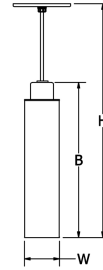

SAMPLE CATALOG NUMBER:

GL-2670-	B-	S-	WH-	1-	A-	038
MODEL NO.	LAMPING	ACRYLIC	FINISH	HANGER	OPTION(S)	OVERALL HEIGHT
GL-2670 W 3" in 75 mm B 13 1/2" in 340 mm 5lbs H 38" in 965 mm 2.2kg	A. 14LED30 B. 14LED35 C. 14LED40 M. 14LED30DL N. 14LED35DL O. 14LED40DL	Standard: S Satin White Acrylic is UL-94 HB Flame Class rated.	Standard: BLK-Black BL-Blue GR-Gray LG-Light Gray BE-Beige PAB-Antique Brass PA-Painted Aluminum PTC-Painted Copper WH-White DBZ-Dark Bronze NSN-New Satin Nickel BRN-Brown RD-Red CH-Champagne RG-Reed Green SG-Sungold GM-Gun Metal POR-Oil Rubbed Bronze PG-Pine Green DO-Deep Orange PV-Purple Violet NB-Navy Blue Textured Powder TLV-Light Verdigris TWH-Textured White TBL-Textured Black TS-Textured Silver TBZ-Textured Bronze TST-Stone	1. Stem Remote driver. 2. Cord Standard white power cord. Remote driver. 3. Oversized with Stem 12" Canopy 4. Oversized with Cord Standard white power cord. 12" Canopy.	A. No Options EL. Emergency LED Remote mount up to 10' from light source in controlled environment with an area temperature range of 32°-131°F. Specify 120 or 277 voltage. BC. Black Cord Fixture supplied with black power cord. LC. 150" Cord Fixture supplied with 150" standard white cord or optional black cord. DL80. 80deg Optic Fixture supplied with 80degree downlight optic. For fixtures specified with downlight lamping options only.	Stem mount only - Specify overall height in inches. Standard overall height shown by model no.
GL-2671 W 3" in 75 mm B 25 1/2" in 650 mm 10lbs H 44" in 1120mm 4.5kg	D. 26LED30 E. 26LED35 F. 26LED40 P. 26LED30DL Q. 26LED35DL R. 26LED40DL					
GL-2672 W 3" in 75 mm B 37 1/2" in 950 mm 15lbs H 62" in 1575mm 6.8kg	G. 38LED30 H. 38LED35 I. 38LED40 S. 38LED30DL T. 38LED35DL U. 38LED40DL					
GL-2673 W 3" in 75 mm B 49 1/2" in 1260 mm 20lbs H 67" in 1700 mm 9kg	J. 50LED30 K. 50LED35 L. 50LED40 V. 50LED30DL W. 50LED35DL X. 50LED40DL					

All dimensions are nominal.

Light Source Definition

Code	Total Wattage	Delivered Lumens	Kelvin	Code	*Total Wattage	*Delivered Lumens	Kelvin
A	16W	1323	3000	M	23W	2223	3000
B	16W	1323	3500	N	23W	2223	3500
C	16W	1323	4000	O	23W	2223	4000
D	28W	2744	3000	P	35W	3644	3000
E	28W	2744	3500	Q	35W	3644	3500
F	28W	2744	4000	R	35W	3644	4000
G	42W	4328	3000	S	49W	5228	3000
H	42W	4328	3500	T	49W	5228	3500
I	42W	4328	4000	U	49W	5228	4000
J	60W	6042	3000	V	67W	6942	3000
K	60W	6042	3500	W	67W	6942	3500
L	60W	6042	4000	X	67W	6942	4000

*Includes downlight wattage (8W) and lumen output (900lm) Universal Voltage unless otherwise specified.