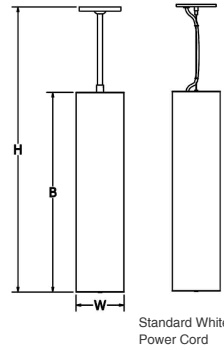

SIDNEY 6" LED

Interior Pendant

9777 Reavis Park Drive
St. Louis, MO 63123
800.331.2425 or 314.631.6000

sales@lighting.com www.lighting.com

GENERAL SPECIFICATION

LED: High efficiency mid-power LEDs are field serviceable.

LED Dimming: Standard 1% 0-10V dimming. TRIAC, DALI, or DMX available upon request.

Down Light: 90CRI 17 watt 2000 lumen module. Lamping code ending with "DL" includes downlight.

Acrylic: Seamless acrylic is UL-94 HB Flame Class rated.

Canopy: Matches fixture finish. Low profile canopy may be mounted on flat or sloped ceilings up to 40°. Available stem or field adjustable cord and cable.

Cable Hanger Option: Supplied with standard 72" white cord and cable. Field adjustable.

Finish: Highly durable oven cured no VOC premium powder coat.

Modifications: Consult factory for lamping or cluster options.

Surge Protection: External surge protector provided as standard.

Standard White Power Cord