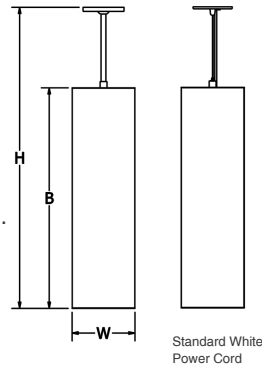

SIDNEY 8" LED

Interior Pendant

9777 Reavis Park Drive
St. Louis, MO 63123
800.331.2425 or 314.631.6000

sales@glighting.com www.glighting.com

GENERAL SPECIFICATION

LED: High efficiency mid-power LEDs are field serviceable.

LED Dimming: Standard 1% 0-10V dimming. TRIAC, DALI, or DMX available upon request.

Down Light: 90CRI 17 watt 2000 lumen module. Lamping code ending with "DL" includes downlight.

Acrylic: Seamless acrylic is UL-94 HB Flame Class rated.

Canopy: Matches fixture finish. Low profile canopy may be mounted on flat or sloped ceilings up to 40°. Available stem or field adjustable cord and cable.

Cable Hanger Option: Supplied with standard 72" white cord and cable. Field adjustable.

Finish: Highly durable oven cured no VOC premium powder coat.

Modifications: Consult factory for lamping or cluster options.

Surge Protection: External surge protector provided as standard.

Standard White Power Cord