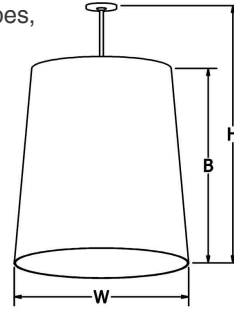

SAMPLE CATALOG NUMBER:							
GL-2905-		L55-	W-	NSN-	1-	A-	045
MODEL NO.	LAMPING	SHADE	FINISH	HANGER	OPTIONS	OVERALL HEIGHT	
GL-2905 W in 30 1/8" 15lbs B in 34" 7kg H in 45"	L50. 5LED30 L55. 5LED35 L54. 5LED40 IN4. 4MED*	W White C Cream BL Blue BK Black S Stone R Red Washable: WW White WC Cream WLG Lt Gray WGR Gray WBK Black WR Red WBL Blue <small>Shade options may vary based on availability. Consult Finish Guide at glighting.com for current options.</small>	Standard: Powder Coat BLK -Black BL -Blue GR -Gray LG -Light Gray BE -Beige PAB -Antique Brass PA -Painted Aluminum PTC -Painted Copper WH -White DBZ -Dark Bronze NSN -New Satin Nickel BRN -Brown RD -Red CH -Champagne RG -Reed Green SG -Sungold GM -Gun Metal POR -Oil Rubbed Bronze PG -Pine Green DO -Deep Orange PV -Purple Violet NB -Navy Blue Textured Powder TLV -Light Verdigris TWH -Textured White TBL -Textured Black TS -Textured Silver TBZ -Textured Bronze TST -Stone	1. Stem Mount Drivers mounted integrally 2. Cable Mount Drivers mounted integrally	A. No Options BC. Black Cord <small>Fixture supplied with black power cord.</small> LC. 150" Cord & Cable <small>Fixture supplied with 150" of cable and standard white cord or optional black cord.</small> EL. Emergency LED <small>Remote mount up to 10' from light source in controlled environment with an area temperature range of 32°-131°F. Specify 120 or 277 voltage.</small>	Standard 45" overall height. Available up to 93". For custom overall height, contact factory.	