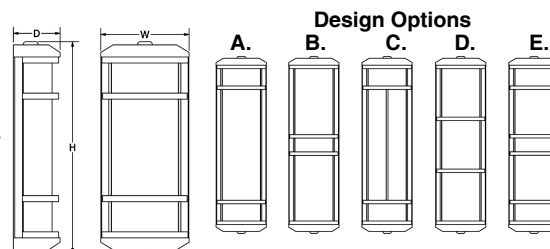

SQUARE BEAM with LED SPOT

Exterior Sconce

9777 Reavis Park Drive

St. Louis, MO 63123

800.331.2425 or 314.631.6000

sales@glighting.com www.glighting.com

GENERAL SPECIFICATION

LED Up/Down Light: Non-dimming 3.6W 225 lumen LED spot.

LED Reflector: 40° and 60° reflectors available.

LED: High efficiency +90CRI mid-power LEDs are field serviceable.

LED Dimming: 0-10V dimming standard.

Body: Extruded aluminum wall plate and rails. Body hinges for easy serviceability.

Diffuser: Extruded polycarbonate lens is UL-94 HB Flame Class rated.

Standard Finishes: Highly durable oven cured no VOC premium powder coat.

Design: Aluminum die cast end caps and decorative bars.

Modified: Contact factory for modified lengths, lamping and decorative fronts.

Exterior Mounting: Gasketed between wall and wall plate.

Listing: Fixture ETL listed for wet locations.

SAMPLE CATALOG NUMBER:						
GL-5481-	G-	C-	S-	PA-	A-	A
MODEL NO.	LAMPING	DIRECTION	DIFFUSER	FINISH	DESIGN	OPTION(S)
GL-5480 W 7 1/4" in H 17 1/2" in 5lbs D 3 7/8" in 2.3kg	A. 13LED30 C. 13LED40	A. 40° Uplight & No Downlight B. 60° Uplight & No Downlight C. 40° Downlight & No Uplight	Standard: S. Satin White Polycarbonate is UL-94 HB Flame Class rated.	Standard: Powder Coat BLK-Black BL-Blue GR-Gray LG-Light Gray BE-Beige PAB-Antique Brass PA-Painted Aluminum PTC-Painted Copper WH-White DBZ-Dark Bronze NSN-New Satin Nickel BRN-Brown RD-Red CH-Champagne RG-Reed Green SG-Sungold GM-Gun Metal POR-Oil Rubbed Bronze PG-Pine Green DO-Deep Orange PV-Purple Violet NB-Navy Blue Textured Powder TLV-Light Verdigris TWH-Textured White TBL-Textured Black TS-Textured Silver TBZ-Textured Bronze TST-Stone	Standard: A. Optional: B. C. D. E. Not available with GL-5480	A. No Options EL. Emergency LED Remote mount up to 10' from lamping in controlled environment with an area temperature range of 32°-131°F. LED only. Specify 120 or 277 voltage.
GL-5481 W 7 1/4" in H 27 1/2" in 7lbs D 3 7/8" in 3.2kg	D. 13LED30 F. 13LED40 G. 26LED30 I. 26LED40	D. 60° Downlight & No Uplight E. 40° Up & Down F. 60° Up & Down G. 40° Up 60° Down H. 60° Up 40° Down				
GL-5482 W 7 1/4" in H 39 1/2" in 10lbs D 3 7/8" in 4.5kg	K. 20LED30 M. 20LED40 N. 39LED30 P. 39LED40					
GL-5483 W 7 1/4" in H 51 1/2" in 14lbs D 3 7/8" in 6.3kg	R. 26LED30 T. 26LED40 U. 52LED30 W. 52LED40					

All dimensions are nominal.

Light Source Definition

Lamp	LED	CRI	Rated Life Hrs	Delivered Lumens	Kelvin	Spot LED	Reflector	CRI	Lumens	Kelvin
13LED30	13W	+90	50000	1333	3000	3.6W	40°	80	225	3000 & 4000
13LED40	13W	+90	50000	1333	4000	3.6W	60°	80	225	3000 & 4000
20LED30	20W	+90	50000	2095	3000					
20LED40	20W	+90	50000	2095	4000					
26LED30	26W	+90	50000	2690	3000					
26LED40	26W	+90	50000	2690	4000					
39LED30	39W	+90	50000	4191	3000					
39LED40	39W	+90	50000	4191	4000					
52LED30	52W	+90	50000	5764	3000					
52LED40	52W	+90	50000	5764	4000					

Universal Voltage unless otherwise specified.
Contact factory for availability of other lamp configurations.