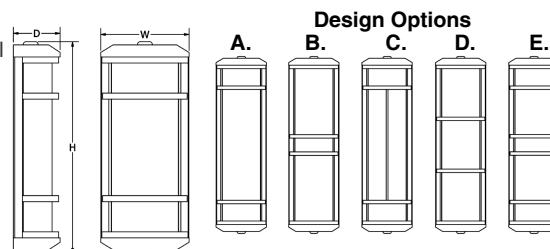

Design: Aluminum die cast end caps and decorative bars.

Exterior Mounting: Gasketed between wall and wall plate.

Listing: Fixture ETL listed for wet locations.

SAMPLE CATALOG NUMBER:						
GL-5481- G- C- S- PA- A- A						
MODEL NO.	LAMPING	DIRECTION	DIFFUSER	FINISH	DESIGN	OPTION(S)
GL-5480 W 7 1/4" in H 17 1/2" in 5lbs D 3 7/8" in 2.3kg	Y. RED Z. GREEN AA. BLUE BB. RGB CC. 14RGB30 EE. 14RGB40	A. 40° Uplight & No Downlight B. 60° Uplight & No Downlight C. 40° Downlight & No Uplight	Standard: S. Satin White Polycarbonate is UL-94 HB Flame Class rated.	Standard: Powder Coat BLK- Black BL- Blue GR- Gray LG- Light Gray BE- Beige PAB- Antique Brass PA- Painted Aluminum PTC- Painted Copper WH- White DBZ- Dark Bronze NSN- New Satin Nickel BRN- Brown RD- Red CH- Champagne RG- Reed Green SG- Sungold GM- Gun Metal POR- Oil Rubbed Bronze PG- Pine Green DO- Deep Orange PV- Purple Violet NB- Navy Blue Textured Powder TLV- Light Verdigris TWH- Textured White TBL- Textured Black TS- Textured Silver TBZ- Textured Bronze TST- Stone	Standard: A. Optional: B. C. D. E. Not available with GL-5480	A. No Options EL. Emergency LED Remote mount up to 10' from lamping in controlled environment with an area temperature range of 32°-131°F. LED only. Specify 120 or 277 voltage.
GL-5481 W 7 1/4" in H 27 1/2" in 7lbs D 3 7/8" in 3.2kg	FF. RED GG. GREEN HH. BLUE II. RGB JJ. 14RGB30 LL. 14RGB40 MM. 28RGB30 OO. 28RGB40	D. 60° Downlight & No Uplight E. 40° Up & Down F. 60° Up & Down G. 40° Up 60° Down H. 60° Up 40° Down				
GL-5482 W 7 1/4" in H 39 1/2" in 10lbs D 3 7/8" in 4.5kg	PP. RED QQ. GREEN RR. BLUE SS. RGB TT. 21RGB30 VV. 21RGB40 WW. 42RGB30 YY. 42RGB40					
GL-5483 W 7 1/4" in H 51 1/2" in 14lbs D 3 7/8" in 6.3kg	ZZ. RED AB. GREEN AC. BLUE AD. RGB AE. 28RGB30 AG. 28RGB40 AH. 56RGB30 AJ. 56RGB40					