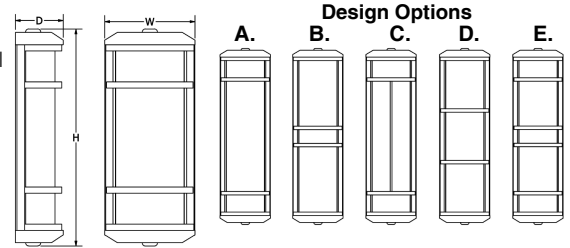

Design: Aluminum die cast end caps and decorative bars.

SAMPLE CATALOG NUMBER:						
GL-4481-	MM-	C-	S-	PA-	A-	A
MODEL NO.	LAMPING	DIRECTION	DIFFUSER	FINISH	DESIGN	OPTION(S)
GL-4480 W in 7 1/4" H in 17 1/2" 5lbs D in 3 7/8" 2.3kg	Y. RED Z. GREEN AA. BLUE BB. RGB CC. 14RGB30 EE. 14RGB40	A. 40° Uplight & No Downlight B. 60° Uplight & No Downlight C. 40° Downlight & No Uplight D. 60° Downlight & No Uplight E. 40° Up & Down F. 60° Up & Down G. 40° Up 60° Down H. 60° Up 40° Down	Standard: S. Satin White Polycarbonate is UL-94 HB Flame Class rated.	Standard: Powder Coat BLK- Black BL- Blue GR- Gray LG- Light Gray BE- Beige PAB- Antique Brass PA- Painted Aluminum PTC- Painted Copper WH- White DBZ- Dark Bronze NSN- New Satin Nickel BRN- Brown RD- Red CH- Champagne RG- Reed Green SG- Sungold GM- Gun Metal POR- Oil Rubbed Bronze PG- Pine Green DO- Deep Orange PV- Purple Violet NB- Navy Blue Textured Powder TLV- Light Verdigris TWH- Textured White TBL- Textured Black TS- Textured Silver TBZ- Textured Bronze TST- Stone	Standard: A. Optional: B. C. D. E. Not available with GL-4480	A. No Options EL. Emergency LED Remote mount up to 10' from lamping in controlled environment with an area temperature range of 32°-131°F. LED only. Specify 120 or 277 voltage.
GL-4481 W in 7 1/4" H in 27 1/2" 7lbs D in 3 7/8" 3.2kg	FF. RED GG. GREEN HH. BLUE II. RGB JJ. 14RGB30 LL. 14RGB40 MM. 28RGB30 OO. 28RGB40					
GL-4482 W in 7 1/4" H in 39 1/2" 10lbs D in 3 7/8" 4.5kg	PP. RED QQ. GREEN RR. BLUE SS. RGB TT. 21RGB30 VV. 21RGB40 WW. 42RGB30 YY. 42RGB40					
GL-4483 W in 7 1/4" H in 51 1/2" 14lbs D in 3 7/8" 6.3kg	ZZ. RED AB. GREEN AC. BLUE AD. RGB AE. 28RGB30 AG. 28RGB40 AH. 56RGB30 AJ. 56RGB40					