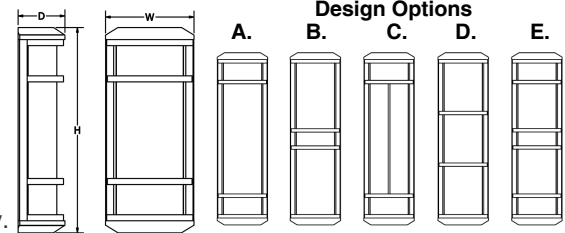

Design: Aluminum die cast end caps and decorative bars.

Modified: Contact factory for modified lengths, lamping and decorative fronts.

SAMPLE CATALOG NUMBER:					
GL-4471-	28TW-	S-	PA-	A-	A
MODEL NO.	LAMPING	DIFFUSER	FINISH	DESIGN	OPTION(S)
GL-4470 W in 7 1/4" mm 185 H in 17" mm 430 5lbs 2.3kg D in 3 7/8" mm 125	14TW	Standard: S. Satin White Polycarbonate is UL-94 HB Flame Class rated.	Standard: Powder Coat BLK -Black BL -Blue GR -Gray LG -Light Gray BE -Beige PAB -Antique Brass PA -Painted Aluminum PTC -Painted Copper WH -White DBZ -Dark Bronze NSN -New Satin Nickel BRN -Brown RD -Red CH -Champagne RG -Reed Green SG -Sungold GM -Gun Metal POR -Oil Rubbed Bronze PG -Pine Green DO -Deep Orange PV -Purple Violet NB -Navy Blue Textured Powder TLV -Light Verdigris TWH -Textured White TBL -Textured Black TS -Textured Silver TBZ -Textured Bronze TST -Stone	Standard: A. Optional: B. C. D. E. Not available with GL-4470	A. No Options EL. Emergency LED Remote mount up to 10' from lamping in controlled environment with an area temperature range of 32°-131°F. LED only. Specify 120 or 277 voltage.
GL-4471 W in 7 1/4" mm 185 H in 25" mm 635 7lbs 3.2kg D in 3 7/8" mm 125	14TW 28TW				
GL-4472 W in 7 1/4" mm 185 H in 37" mm 940 10lbs 4.5kg D in 3 7/8" mm 125	21TW 42TW				
GL-4473 W in 7 1/4" mm 185 H in 49" mm 1245 14lbs 6.3kg D in 3 7/8" mm 125	28TW 56TW				