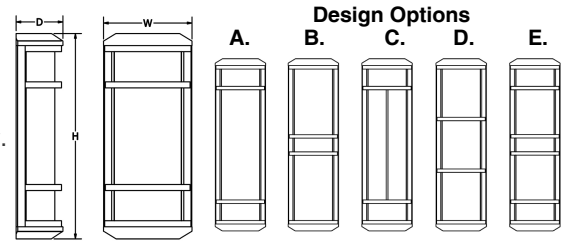

SQUARE BEAM WARM DIM

9777 Reavis Park Drive
St. Louis, MO 63123
800.331.2425 or 314.631.6000

ADA Interior Sconce

sales@glighting.com www.glighting.com

GENERAL SPECIFICATION

Warm Dim: LED option (WD) features warm dimming technology that dims smoothly from 3500K-1800K with standard 0-10V dimming.

LED Dimming: Standard 1% 0-10V dimming. TRIAC, DALI, or DMX available upon request.

Body: Extruded aluminum wall plate and rails. Body hinges for easy serviceability.

Diffuser: Extruded polycarbonate lens is UL-94 HB Flame Class rated.

Standard Finishes: Highly durable oven cured no VOC premium powder coat.

Design: Aluminum die cast end caps and decorative bars.

Modified: Contact factory for modified lengths, lamping and decorative fronts.

SAMPLE CATALOG NUMBER:						
GL-4471-	42WD-	S-	PA-	A-	A	
MODEL NO.	LAMPING	DIFFUSER	FINISH	DESIGN	OPTION(S)	
GL-4470 W in 7 1/4" mm 185 H in 17" mm 430 5lbs 2.3kg D in 3 7/8" mm 125	21WD	Standard: S. Satin White Polycarbonate is UL-94 HB Flame Class rated.	Standard: Powder Coat BLK-Black BL-Blue GR-Gray LG-Light Gray BE-Beige PAB-Antique Brass PA-Painted Aluminum PTC-Painted Copper WH-White DBZ-Dark Bronze NSN-New Satin Nickel BRN-Brown RD-Red CH-Champagne RG-Reed Green SG-Sungold GM-Gun Metal POR-Oil Rubbed Bronze PG-Pine Green DO-Deep Orange PV-Purple Violet NB-Navy Blue Textured Powder TLV-Light Verdigris TWH-Textured White TBL-Textured Black TS-Textured Silver TBZ-Textured Bronze TST-Stone	Standard: A. Optional: B. C. D. E. Not available with GL-4470	A. No Options EL. Emergency LED Remote mount up to 10' from lamping in controlled environment with an area temperature range of 32°-131°F. LED only. Specify 120 or 277 voltage.	
	GL-4471 W in 7 1/4" mm 185 H in 25" mm 635 7lbs 3.2kg D in 3 7/8" mm 125					21WD 42WD
GL-4472 W in 7 1/4" mm 185 H in 37" mm 940 10lbs 4.5kg D in 3 7/8" mm 125	32WD 63WD					
GL-4473 W in 7 1/4" mm 185 H in 49" mm 1245 14lbs 6.3kg D in 3 7/8" mm 125	42WD 84WD					

All dimensions are nominal.

Light Source Definition

Code	Total Wattage	Delivered Lumens	Kelvin
21WD	21W	1333	3500-1800
32WD	32W	2095	3500-1800
42WD	42W	2690	3500-1800
63WD	63W	4191	3500-1800
84WD	84W	5764	3500-1800

Universal Voltage unless otherwise specified.