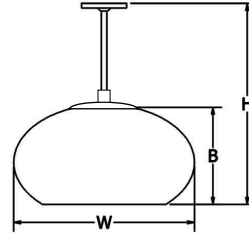

### GENERAL SPECIFICATION

- LED:** High efficiency mid-power LEDs.
- LED Dimming:** Standard 1% 0-10V dimming.
- Listing:** ETL listed for wet locations.
- Canopy:** Matches fixture finish. Hanger 3 includes 10.125" dia by 2.625" H spinning.
- Driver:** Max remote driver installation distance 25ft from fixture body.
- Acrylic:** Acrylic is UL-94 HB Flame Class rated.
- Finish:** Highly durable oven cured no VOC premium powder coat. Inner finish matches outer fixture finish.
- Surge Protection:** External surge protector provided as standard.

All Dimensions are nominal.