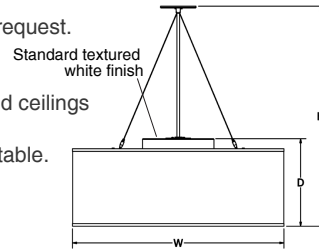

TAHOE II

Interior Square Pendant

9777 Reavis Park Drive
St. Louis, MO 63123
800.331.2425 or 314.631.6000

sales@glighting.com www.glighting.com

GENERAL SPECIFICATION

LED: High efficiency mid-power LEDs are field serviceable.

Lower Output: Lamping code ending with LO features lower lumen output.

LED Dimming: Standard 1% 0-10V dimming. TRIAC, DALI, or DMX available upon request.

Shade: Standard white fabric shade with integral satin white diffuser.

Custom shapes, sizes, and colors available.

Canopy: Matches fixture finish. Low profile canopy may be mounted on flat or sloped ceilings up to 40°. Available stem or field adjustable cord and cable.

Cable Hanger Option: Supplied with standard 72" white cord and cable. Field adjustable.

Finish: Highly durable oven cured no VOC premium powder coat.

Modifications: Consult factory for lamping or cluster options.

Surge Protection: External surge protector provided as standard.

SAMPLE CATALOG NUMBER:								
GL-2732-		L55-		W-	NSN-	1-	A-	023
MODEL NO.	LAMPING	SHADE	FINISH	HANGER	OPTIONS	OVERALL HEIGHT		
GL-2730 W in 14" 5lbs D in 9.5" 2.25kg H in 21"	L10. 1LED30 L15. 1LED35 L14. 1LED40 IN3. 3MED	LL10. 1LED30LO LL15. 1LED35LO LL14. 1LED40LO	W White C Cream BL Blue BK Black S Stone R Red	Standard: Powder Coat BLK-Black BL-Blue GR-Gray LG-Light Gray BE-Beige PAB-Antique Brass PA-Painted Aluminum PTC-Painted Copper WH-White DBZ-Dark Bronze NSN-New Satin Nickel BRN-Brown RD-Red CH-Champagne RG-Reed Green SG-Sungold GM-Gun Metal POR-Oil Rubbed Bronze PG-Pine Green DO-Deep Orange PV-Purple Violet NB-Navy Blue	1. Stem 5. Cord & Cable Supplied with white cord with hanger option 5.	A. No Options BC. Black Cord Fixture supplied with black power cord. EL. Emergency LED Must be remotely mounted in a controlled environment with an area temperature range of 32°-131°F. LED only. Specify 120 or 277 voltage. LC. 150" Cord & Cable Supplied with 150" Cord & Cable.	Specify overall height for stem hanger option in inches.	
GL-2731 W in 18" 5lbs D in 9.5" 2.25kg H in 21"	L10. 1LED30 L15. 1LED35 L14. 1LED40 IN3. 3MED	LL10. 1LED30LO LL15. 1LED35LO LL14. 1LED40LO	W White C Cream BL Blue BK Black S Stone R Red	Standard: Powder Coat BLK-Black BL-Blue GR-Gray LG-Light Gray BE-Beige PAB-Antique Brass PA-Painted Aluminum PTC-Painted Copper WH-White DBZ-Dark Bronze NSN-New Satin Nickel BRN-Brown RD-Red CH-Champagne RG-Reed Green SG-Sungold GM-Gun Metal POR-Oil Rubbed Bronze PG-Pine Green DO-Deep Orange PV-Purple Violet NB-Navy Blue	1. Stem 5. Cord & Cable Supplied with white cord with hanger option 5.	A. No Options BC. Black Cord Fixture supplied with black power cord. EL. Emergency LED Must be remotely mounted in a controlled environment with an area temperature range of 32°-131°F. LED only. Specify 120 or 277 voltage. LC. 150" Cord & Cable Supplied with 150" Cord & Cable.	Specify overall height for stem hanger option in inches.	
GL-2732 W in 24" 15lbs D in 11.5" 7kg H in 23"	L50. 5LED30 L55. 5LED35 L54. 5LED40 IN3. 3MED	LL50. 5LED30LO LL55. 5LED35LO LL54. 5LED40LO	Washable: WW White WC Cream WLG Lt Gray WGR Gray WBK Black WR Red WBL Blue	Standard: Powder Coat BLK-Black BL-Blue GR-Gray LG-Light Gray BE-Beige PAB-Antique Brass PA-Painted Aluminum PTC-Painted Copper WH-White DBZ-Dark Bronze NSN-New Satin Nickel BRN-Brown RD-Red CH-Champagne RG-Reed Green SG-Sungold GM-Gun Metal POR-Oil Rubbed Bronze PG-Pine Green DO-Deep Orange PV-Purple Violet NB-Navy Blue	1. Stem 5. Cord & Cable Supplied with white cord with hanger option 5.	A. No Options BC. Black Cord Fixture supplied with black power cord. EL. Emergency LED Must be remotely mounted in a controlled environment with an area temperature range of 32°-131°F. LED only. Specify 120 or 277 voltage. LC. 150" Cord & Cable Supplied with 150" Cord & Cable.	Specify overall height for stem hanger option in inches.	
GL-2733 W in 30" 18lbs D in 12.5" 8kg H in 23"	L50. 5LED30 L55. 5LED35 L54. 5LED40 IN3. 3MED	LL50. 5LED30LO LL55. 5LED35LO LL54. 5LED40LO	Washable: WW White WC Cream WLG Lt Gray WGR Gray WBK Black WR Red WBL Blue	Standard: Powder Coat BLK-Black BL-Blue GR-Gray LG-Light Gray BE-Beige PAB-Antique Brass PA-Painted Aluminum PTC-Painted Copper WH-White DBZ-Dark Bronze NSN-New Satin Nickel BRN-Brown RD-Red CH-Champagne RG-Reed Green SG-Sungold GM-Gun Metal POR-Oil Rubbed Bronze PG-Pine Green DO-Deep Orange PV-Purple Violet NB-Navy Blue	1. Stem 5. Cord & Cable Supplied with white cord with hanger option 5.	A. No Options BC. Black Cord Fixture supplied with black power cord. EL. Emergency LED Must be remotely mounted in a controlled environment with an area temperature range of 32°-131°F. LED only. Specify 120 or 277 voltage. LC. 150" Cord & Cable Supplied with 150" Cord & Cable.	Specify overall height for stem hanger option in inches.