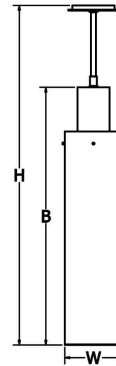

### GENERAL SPECIFICATION

- LED:** High efficiency mid-power LEDs are field serviceable.
- LED Dimming:** Standard 1% 0-10V dimming. TRIAC, DALI, or DMX available upon request.
- Down Light:** 90CRI 17 watt 2000 lumen module. Lamping code ending with "DL" includes downlight.
- Body:** 1/8" aluminum body. White powder coated metal cap with non-downlight lamping options.
- Canopy:** Matches fixture finish. Low profile canopy may be mounted on flat or sloped ceilings up to 40°. Available stem or field adjustable cord and cable.
- Cable Hanger Option:** Supplied with standard 72" white cord and cable. Field adjustable.
- Finish:** Highly durable oven cured no VOC premium powder coat.
- Modifications:** Consult factory for lamping or cluster options.
- Surge Protection:** External surge protector provided as standard.

All dimensions are nominal.

### Light Source Definition

Code	Total Wattage	Delivered Lumens	Kelvin	Code	Total Wattage	Delivered Lumens	Kelvin	Code	*Total Wattage	*Delivered Lumens	Kelvin
M	52W	4601	3000	S	104W	9053	3000	V	128W	11053	3000
N	52W	4601	3500	T	104W	9053	3500	W	128W	11053	3500
O	52W	4601	4000	U	104W	9053	4000	X	128W	11053	4000
P	80W	7049	3000								
Q	80W	7049	3500								
R	80W	7049	4000								