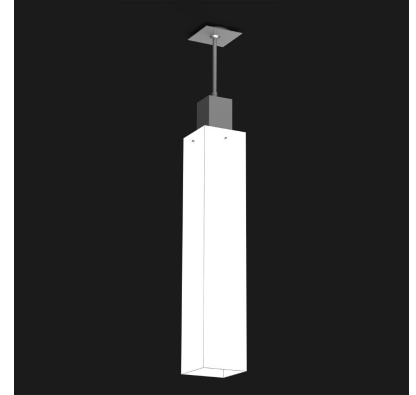

### GENERAL SPECIFICATION

- LED:** High efficiency mid-power LEDs are field serviceable.
- LED Dimming:** Standard 1% 0-10V dimming. TRIAC, DALI, or DMX available upon request.
- Down Light:** 90CRI 17 watt 2000 lumen module. Lamping code ending with "DL" includes downlight.
- Body:** 1/8" aluminum body. White powder coated metal cap with non-downlight lamping options.
- Canopy:** Matches fixture finish. Low profile canopy may be mounted on flat or sloped ceilings up to 40°. Available stem or field adjustable cord and cable.
- Cable Hanger Option:** Supplied with standard 72" white cord and cable. Field adjustable.
- Finish:** Highly durable oven cured no VOC premium powder coat.
- Modifications:** Consult factory for lamping or cluster options.
- Surge Protection:** External surge protector provided as standard.