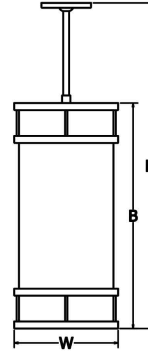

SAMPLE CATALOG NUMBER:						
GL-2435-	A-	W-	NSN-	1-	A-	34
MODEL NO.	LAMPING	ACRYLIC	FINISH	HANGER	OPTION(S)	OVERALL HEIGHT
GL-2435 12lbs W in 11 1/8" mm 280 6 kg B in 26" mm 635 H in 34" mm 890 Fixture does not include downlight	U. 4LED30 V. 4LED35 W. 4LED40	Standard: S. Satin White Acrylic is UL-94 HB Flame Class rated.	Standard: Powder Coat BLK- Black BL- Blue GR- Gray LG- Light Gray BE- Beige PAB- Antique Brass PA- Painted Aluminum PTC- Painted Copper WH- White DBZ- Dark Bronze NSN- New Satin Nickel BRN- Brown RD- Red CH- Champagne RG- Reed Green SG- Sungold GM- Gun Metal POR- Oil Rubbed Bronze Textured Powder TLV- Light Verdigris TWH- Textured White TBL- Textured Black TS- Textured Silver TBZ- Textured Bronze TST- Stone	1. Stem Remote driver. 2. Cable Standard white power cord. Remote driver. 3. Oversized with Stem 12" Canopy 4. Oversized with Cable Standard white power cord. 12" Canopy.	A. No Options BC. Black Cord Fixture supplied with black power cord. LC. 150" Cord & Cable Fixture supplied with 150" of cable and standard white cord or optional black cord. EL. Emergency LED Remote mount up to 10' from light source in controlled environment with an area temperature range of 32°-131°F. Specify 120 or 277 voltage.	Standard overall height shown by model no. For custom overall height, specify in inches.
GL-2436 21lbs W in 11 1/8" mm 280 10 kg B in 33 3/8" mm 850 H in 44" mm 1120 Fixture includes downlight	AA. 4LED30DL BB. 4LED35DL CC. 4LED40DL				Hanger options 1&2 supplied with remote driver box.	

All dimensions are nominal.

Light Source Definition

Code	Total Wattage	Delivered Lumens	Kelvin	Code	Total Wattage	Delivered Lumens	Kelvin
U	51W	5556	3000	AA	68W	7248	3000
V	51W	5556	3500	BB	68W	7248	3500
W	51W	5556	4000	CC	68W	7248	4000