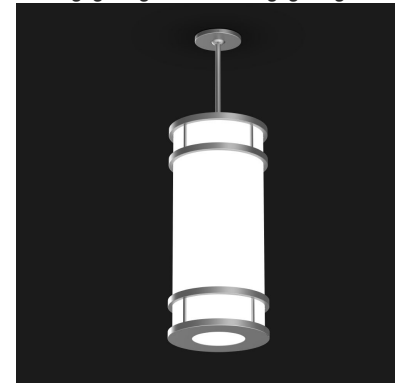

SAMPLE CATALOG NUMBER:						
GL-2435-	A-	W-	NSN-	1-	A-	34
MODEL NO.	LAMPING	ACRYLIC	FINISH	HANGER	OPTION(S)	OVERALL HEIGHT
GL-2435 12lbs W in 11 1/8" mm 280 6 kg B in 26" mm 635 H in 34" mm 890 Fixture does not include downlight	U. 4LED30 V. 4LED35 W. 4LED40	Standard: S. Satin White Acrylic is UL-94 HB Flame Class rated.	Standard: Powder Coat BLK- Black BL- Blue GR- Gray LG- Light Gray BE- Beige PAB- Antique Brass PA- Painted Aluminum PTC- Painted Copper WH- White DBZ- Dark Bronze NSN- New Satin Nickel BRN- Brown RD- Red CH- Champagne RG- Reed Green SG- Sungold GM- Gun Metal POR- Oil Rubbed Bronze Textured Powder TLV- Light Verdigris TWH- Textured White TBL- Textured Black TS- Textured Silver TBZ- Textured Bronze TST- Stone	1. Stem Remote driver. 2. Cable Standard white power cord. Remote driver. 3. Oversized with Stem 12" Canopy 4. Oversized with Cable Standard white power cord. 12" Canopy.	A. No Options BC. Black Cord Fixture supplied with black power cord. LC. 150" Cord & Cable Fixture supplied with 150" of cable and standard white cord or optional black cord. EL. Emergency LED Remote mount up to 10' from light source in controlled environment with an area temperature range of 32°-131°F. Specify 120 or 277 voltage.	Standard overall height shown by model no. For custom overall height, specify in inches.
GL-2436 21lbs W in 11 1/8" mm 280 10 kg B in 33 3/8" mm 850 H in 44" mm 1120 Fixture includes downlight	AA. 4LED30DL BB. 4LED35DL CC. 4LED40DL				Hanger options 1&2 supplied with remote driver box.	