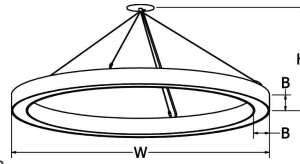

SAMPLE CATALOG NUMBER:					
GL-2307-	B-	B-	BLK-	1- A	
MODEL NO.	LAMPING		FINISH	HANGER	OPTIONS
GL-2305 W in 24" 7lbs B in 3" x 3" 3.2kg H in 11"-145"	Down: A. LED30 B. LED35 C. LED40 D. LED30LO E. LED35LO F. LED40LO	Up: A. LED30 B. LED35 C. LED40 D. LED30LO E. LED35LO F. LED40LO G. NONE	Standard: Powder Coat BLK-Black BL-Blue GR-Gray LG-Light Gray BE-Beige PAB-Antique Brass PA-Painted Aluminum PTC-Painted Copper WH-White DBZ-Dark Bronze NSN-New Satin Nickel BRN-Brown RD-Red CH-Champagne RG-Reed Green SG-Sungold GM-Gun Metal POR-Oil Rubbed Bronze PG-Pine Green DO-Deep Orange PV-Purple Violet NB-Navy Blue Textured Powder TLV-Light Verdigris TWH-Textured White TBL-Textured Black TS-Textured Silver TBZ-Textured Bronze TST-Stone	1. Cable - Standard Drivers mounted remotely. See Centric Hanger Guide for more information. 2. Oversized Drivers mounted inside oversized canopy. See Centric Hanger Guide for more information. 3. Vertical Remote Canopy Drivers mounted remotely. See Centric Hanger Guide for more information. 4. Vertical Integral Canopy Drivers mounted inside 12.5" oversized canopy. See Centric Hanger Guide for more information. Hanger options 1&3 supplied with remote driver box.	A. No Options BC. Black Cord Fixture supplied with black power cord. EL. Emergency LED Must be remotely mounted in a controlled environment with an area temperature range of 32°-131°F. Specify 120 or 277 voltage.
GL-2306 W in 36" 10lbs B in 3" x 3" 4.5kg H in 18.75"-145"					
GL-2307 W in 48" 14lbs B in 3" x 3" 6.3kg H in 18.75"-145"					
GL-2308 W in 60" 18lbs B in 3" x 3" 8.2kg H in 18.75"-145"					
GL-2309 W in 72" 22lbs B in 3" x 3" 10kg H in 18.75"-145"					
GL-2310 W in 96" 28lbs B in 3" x 3" 12.7kg H in 18.75"-145" Fixture Body Built in Two Segments and Six Acrylic Segments					
GL-2311 W in 120" 36lbs B in 3" x 3" 16.3kg H in 18.75"-145" Fixture Body Built in Two Segments and Six Acrylic Segments					

All Dimensions are nominal.

Light Source Definition

Fixture	Lumen Output					Kelvin	Code	Low Lumen Output					Kelvin
	Total Wattage	CRI	Rated Life Hrs	Delivered Lumens	Rated Life Hrs			Total Wattage	CRI	Rated Life Hrs	Delivered Lumens		
GL-2305	52	+90	50000	4518	50000	3000/3500/4000	GL-2305	28	+90	50000	2788	50000	3000/3500/4000
GL-2306	72	+90	50000	7003	50000	3000/3500/4000	GL-2306	42	+90	50000	4419	50000	3000/3500/4000
GL-2307	102	+90	50000	9804	50000	3000/3500/4000	GL-2307	59	+90	50000	6120	50000	3000/3500/4000
GL-2308	122	+90	50000	11837	50000	3000/3500/4000	GL-2308	70	+90	50000	7364	50000	3000/3500/4000
GL-2309	145	+90	50000	14051	50000	3000/3500/4000	GL-2309	84	+90	50000	8855	50000	3000/3500/4000
GL-2310	182	+90	50000	17801	50000	3000/3500/4000	GL-2310	105	+90	50000	10075	50000	3000/3500/4000
GL-2311	244	+90	50000	22324	50000	3000/3500/4000	GL-2311	140	+90	50000	14064	50000	3000/3500/4000

Wattage & lumens represent output for one side (up or down).

Universal Voltage unless otherwise specified.