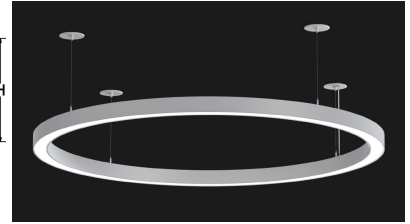

LED Dimming: Standard 1% 0-10V dimming. TRIAC, DALI, and DMX available upon request.

SAMPLE CATALOG NUMBER:					
GL-2307-	B-	B-	BLK-	1- A	
MODEL NO.	LAMPING		FINISH	HANGER	OPTIONS
GL-2305 W in 24" 7lbs B in 3" x 3" 3.2kg H in 11"-145"	Down: A. LED30 B. LED35 C. LED40 D. LED30LO E. LED35LO F. LED40LO	Up: A. LED30 B. LED35 C. LED40 D. LED30LO E. LED35LO F. LED40LO G. NONE	Standard: Powder Coat BLK -Black BL -Blue GR -Gray LG -Light Gray BE -Beige PAB -Antique Brass PA -Painted Aluminum PTC -Painted Copper WH -White DBZ -Dark Bronze NSN -New Satin Nickel BRN -Brown RD -Red CH -Champagne RG -Reed Green SG -Sungold GM -Gun Metal POR -Oil Rubbed Bronze PG -Pine Green DO -Deep Orange PV -Purple Violet NB -Navy Blue Textured Powder TLV -Light Verdigris TWH -Textured White TBL -Textured Black TS -Textured Silver TBZ -Textured Bronze TST -Stone	1. Cable - Standard  Drivers mounted remotely. See Centric Hanger Guide for more information. 2. Oversized  Drivers mounted inside oversized canopy. See Centric Hanger Guide for more information. 3. Vertical Remote Canopy  Drivers mounted remotely. See Centric Hanger Guide for more information. 4. Vertical Integral Canopy  Drivers mounted inside 12.5" oversized canopy. See Centric Hanger Guide for more information. Hanger options 1&3 supplied with remote driver box.	A. No Options BC. Black Cord Fixture supplied with black power cord. EL. Emergency LED Must be remotely mounted in a controlled environment with an area temperature range of 32°-131°F. Specify 120 or 277 voltage.
GL-2306 W in 36" 10lbs B in 3" x 3" 4.5kg H in 18.75"-145"					
GL-2307 W in 48" 14lbs B in 3" x 3" 6.3kg H in 18.75"-145"					
GL-2308 W in 60" 18lbs B in 3" x 3" 8.2kg H in 18.75"-145"					
GL-2309 W in 72" 22lbs B in 3" x 3" 10kg H in 18.75"-145"					
GL-2310 W in 96" 28lbs B in 3" x 3" 12.7kg H in 18.75"-145" Fixture Body Built in Two Segments and Six Acrylic Segments					
GL-2311 W in 120" 36lbs B in 3" x 3" 16.3kg H in 18.75"-145" Fixture Body Built in Two Segments and Six Acrylic Segments					