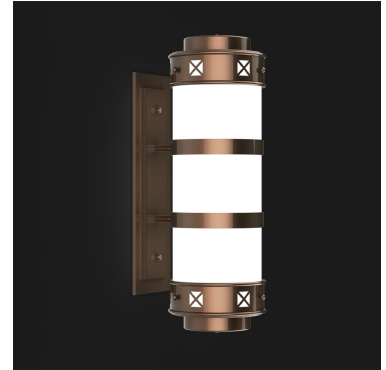

GADSDEN WARM DIM

Outdoor Sconce

9777 Reavis Park Drive
St. Louis, MO 63123
800.331.2425 or 314.631.6000

sales@glighting.com www.glighting.com

GENERAL SPECIFICATION

Warm Dim: LED option (WD) features warm dimming technology that dims smoothly from 3500K-1800K with standard 1% 0-10V dimming.

LED Dimming: Standard 0-10V dimming. TRIAC, DALI, or DMX available upon request.

Acrylic: Seamless acrylic is UL-94 HB Flame Class rated.

Finish: Highly durable oven cured no VOC premium powder coat.

Surge Protection: External surge protector provided as standard.

Listing: Fixture ETL listed for wet locations.

SAMPLE CATALOG NUMBER: GL-5300-					
GL-5300-		WD1-	S-	NSN-	A
MODEL NO.	LAMPING	ACRYLIC	FINISH	OPTION(S)	
GL-5300 W in 6 5/8" mm 170 H in 20" mm 510 D in 8 1/2" mm 215	WD1 WD2	Standard: S. Satin White Acrylic is UL-94 HB Flame Class rated.	Standard: Powder Coat BLK-Black BL-Blue GR-Gray LG-Light Gray BE-Beige PAB-Antique Brass PA-Painted Aluminum PTC-Painted Copper WH-White DBZ-Dark Bronze NSN-New Satin Nickel BRN-Brown RD-Red CH-Champagne RG-Reed Green SG-Sungold GM-Gun Metal POR-Oil Rubbed Bronze PG-Pine Green DO-Deep Orange PV-Purple Violet NB-Navy Blue Textured Powder TLV-Light Verdigris TWH-Textured White TBL-Textured Black TS-Textured Silver TBZ-Textured Bronze TST-Stone	A. No Options EL. Emergency LED Remote mount up to 10' from light source in controlled environment with an area temperature range of 32°-131°F. Specify 120 or 277 voltage.	