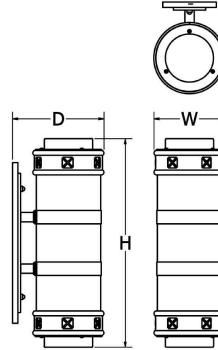

Listing: Fixture ETL listed for wet locations.

SAMPLE CATALOG NUMBER: GL-5300-					
GL-5300-		WD1-	S-	NSN-	A
MODEL NO.	LAMPING	ACRYLIC	FINISH	OPTION(S)	
GL-5300 W in 6 5/8" mm 170 H in 20" mm 510 D in 8 1/2" mm 215	WD1 WD2	Standard: S. Satin White Acrylic is UL-94 HB Flame Class rated.	Standard: Powder Coat BLK-Black BL-Blue GR-Gray LG-Light Gray BE-Beige PAB-Antique Brass PA-Painted Aluminum PTC-Painted Copper WH-White DBZ-Dark Bronze NSN-New Satin Nickel BRN-Brown RD-Red CH-Champagne RG-Reed Green SG-Sungold GM-Gun Metal POR-Oil Rubbed Bronze PG-Pine Green DO-Deep Orange PV-Purple Violet NB-Navy Blue Textured Powder TLV-Light Verdigris TWH-Textured White TBL-Textured Black TS-Textured Silver TBZ-Textured Bronze TST-Stone	A. No Options EL. Emergency LED Remote mount up to 10' from light source in controlled environment with an area temperature range of 32°-131°F. Specify 120 or 277 voltage.	

All dimensions are nominal.

Light Source Definition

Code	Total Wattage	Delivered Lumens	Kelvin
WD1	21W	3837	3500-1800
WD2	41W	6374	3500-1800

Universal Voltage unless otherwise specified.