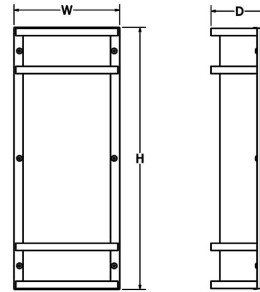

AUGUSTUS

Indoor ADA Sconce

9777 Reavis Park Drive
St. Louis, MO 63123
800.331.2425 or 314.631.6000

sales@glighting.com www.glighting.com

GENERAL SPECIFICATION

Body: Formed .050 aluminum body with 1/4" x 1/2" aluminum rails and 1/2"sq decorative bars.

Acrylic: Cylinder is UL-94 HB Flame Class rated. Top and bottom lens standard.

Standard Finishes: Highly durable oven cured no VOC premium powder coat.

LED: High efficiency +90CRI mid-power LEDs are field serviceable.

LED Dimming: 1% 0-10V dimming standard with LED lamping option.

Modified: Contact factory for modified lengths, lamping and decorative fronts.

Surge Protection: External surge protector provided as standard.

SAMPLE CATALOG NUMBER:				
GL-4400-	G-	W-	SA-	A
MODEL NO.	LAMPING	ACRYLIC	FINISH	OPTION(S)
GL-4400 W in 7 1/4" mm 185 H in 18" mm 460 5lbs D in 4" mm 100 2.3kg	F. 13LED30 G. 13LED35 H. 13LED40	Standard: W. White Opal Optional: S. Satin White Acrylic is UL-94 HB Flame Class rated.	Standard: Powder Coat BLK-Black BL-Blue GR-Gray LG-Light Gray BE-Beige PAB-Antique Brass PA-Painted Aluminum PTC-Painted Copper WH-White DBZ-Dark Bronze NSN-New Satin Nickel BRN-Brown RD-Red CH-Champagne RG-Reed Green SG-Sungold GM-Gun Metal POR-Oil Rubbed Bronze PG-Pine Green DO-Deep Orange PV-Purple Violet NB-Navy Blue Textured Powder TLV-Light Verdigris TWH-Textured White TBL-Textured Black TS-Textured Silver TBZ-Textured Bronze TST-Stone	A. No Options B. Damp Location EL. Emergency LED Consult factory. Must be remotely mounted in a controlled environment with an area temperature range of 32° - 131°F. F. LED Up Light 4000K Metal cap standard with option. Consult factory for dimming. G. LED Down Light 4000K Metal cap standard with option. Consult factory for dimming. H. LED Up Light 3000K Metal cap standard with option. Consult factory for dimming. I. LED Down Light 3000K Metal cap standard with option. Consult factory for dimming.

All dimensions are nominal.

Light Source Definition

Lamp	LED	CRI	Rated Life Hrs	Delivered Lumens	Kelvin
13LED30	13W	+90	50000	1192	3000
13LED35	13W	+90	50000	1192	3500
13LED40	13W	+90	50000	1192	4000
UP/DOWN	4W SPOT LIGHT	80	35000	260	3000 or 4000

Universal Voltage unless otherwise specified.
Contact factory for availability of other lamp configurations.