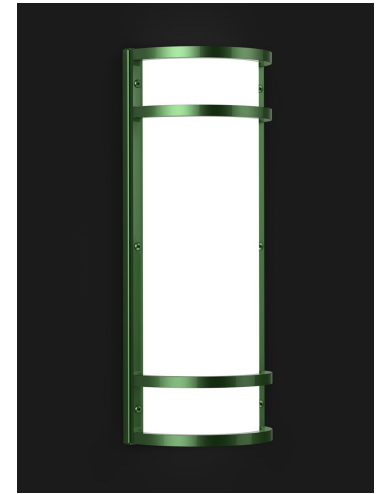

AUGUSTUS

Indoor ADA Sconce

9777 Reavis Park Drive
St. Louis, MO 63123
800.331.2425 or 314.631.6000

sales@glighting.com www.glighting.com

GENERAL SPECIFICATION

Body: Formed .050 aluminum body with 1/4" x 1/2" aluminum rails and 1/2"sq decorative bars.

Acrylic: Cylinder is UL-94 HB Flame Class rated. Top and bottom lens standard.

Standard Finishes: Highly durable oven cured no VOC premium powder coat.

LED: High efficiency +90CRI mid-power LEDs are field serviceable.

LED Dimming: 1% 0-10V dimming standard with LED lamping option.

Modified: Contact factory for modified lengths, lamping and decorative fronts.

Surge Protection: External surge protector provided as standard.

SAMPLE CATALOG NUMBER:				
GL-4400-	G-	W-	SA-	A
MODEL NO.	LAMPING	ACRYLIC	FINISH	OPTION(S)
GL-4400 W in 7 1/4" mm 185 H in 18" mm 460 5lbs D in 4" mm 100 2.3kg	F. 13LED30 G. 13LED35 H. 13LED40	Standard: W. White Opal Optional: S. Satin White Acrylic is UL-94 HB Flame Class rated.	Standard: Powder Coat BLK-Black BL-Blue GR-Gray LG-Light Gray BE-Beige PAB-Antique Brass PA-Painted Aluminum PTC-Painted Copper WH-White DBZ-Dark Bronze NSN-New Satin Nickel BRN-Brown RD-Red CH-Champagne RG-Reed Green SG-Sungold GM-Gun Metal POR-Oil Rubbed Bronze PG-Pine Green DO-Deep Orange PV-Purple Violet NB-Navy Blue Textured Powder TLV-Light Verdigris TWH-Textured White TBL-Textured Black TS-Textured Silver TBZ-Textured Bronze TST-Stone	A. No Options B. Damp Location EL. Emergency LED Consult factory. Must be remotely mounted in a controlled environment with an area temperature range of 32° - 131°F. F. LED Up Light 4000K Metal cap standard with option. Consult factory for dimming. G. LED Down Light 4000K Metal cap standard with option. Consult factory for dimming. H. LED Up Light 3000K Metal cap standard with option. Consult factory for dimming. I. LED Down Light 3000K Metal cap standard with option. Consult factory for dimming.

All dimensions are nominal.

Light Source Definition

Lamp	LED	CRI	Rated Life Hrs	Delivered Lumens	Kelvin
13LED30	13W	+90	50000	1192	3000
13LED35	13W	+90	50000	1192	3500
13LED40	13W	+90	50000	1192	4000
UP/DOWN	4W SPOT LIGHT	80	35000	260	3000 or 4000

Universal Voltage unless otherwise specified.
Contact factory for availability of other lamp configurations.