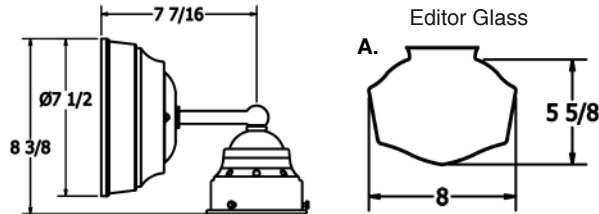

EDITOR

Interior Schoolhouse Sconce

9777 Reavis Park Drive
St. Louis, MO 63123
800.331.2425 or 314.631.6000

sales@glighting.com www.glighting.com

GENERAL SPECIFICATION

- LED:** High efficiency mid-power LEDs are field serviceable.
- LED Dimming:** 1% 0-10V dimming standard with LED lamping option.
- Body:** 18ga steel or .050 aluminum glass fitter.
- Glass:** White opal diffuser hand blown in the USA.
- Finish:** Highly durable oven cured no VOC premium powder coat.
- Surge Protection:** External surge protector provided as standard.

SAMPLE CATALOG NUMBER: GL-4300-				
MODEL NO.	L5-	A-	SN-	A-
MODEL NO.	LAMPING	GLASS	FINISH	OPTION(S)
GL-4300	L0. 11LED30 L5. 11LED35 L4. 11LED40 Driver in backplate	A. Editor Glass	Standard: Powder Coat BLK -Black BL -Blue GR -Gray LG -Light Gray BE -Beige PAB -Antique Brass PA -Painted Aluminum PTC -Painted Copper WH -White DBZ -Dark Bronze NSN -New Satin Nickel BRN -Brown RD -Red CH -Champagne RG -Reed Green SG -Sungold GM -Gun Metal POR -Oil Rubbed Bronze PG -Pine Green DO -Deep Orange PV -Purple Violet NB -Navy Blue Textured Powder TLV -Light Verdigris TWH -Textured White TBL -Textured Black TS -Textured Silver TBZ -Textured Bronze TST -Stone	A. No Options B. Damp Location Available in powder coat or Satin Aluminum finish. EL. Emergency LED Remote mount up to 10' from light source in controlled environment with an area temperature range of 32°-131°F, LED only. Specify 120 or 277 voltage.
GL-4301	IN1. 1MED 120 volt only			