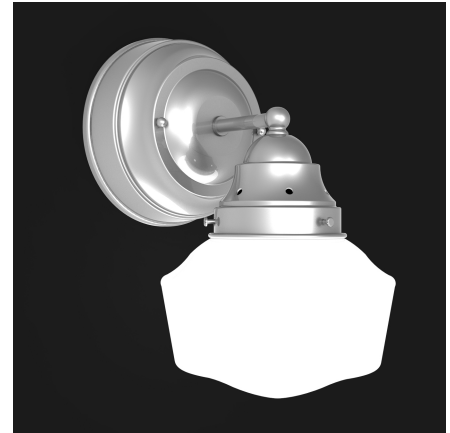

EDITOR

Interior Schoolhouse Sconce

9777 Reavis Park Drive
St. Louis, MO 63123
800.331.2425 or 314.631.6000

sales@glighting.com www.glighting.com

GENERAL SPECIFICATION

- LED:** High efficiency mid-power LEDs are field serviceable.
- LED Dimming:** 1% 0-10V dimming standard with LED lamping option.
- Body:** 18ga steel or .050 aluminum glass fitter.
- Glass:** White opal diffuser hand blown in the USA.
- Finish:** Highly durable oven cured no VOC premium powder coat.
- Surge Protection:** External surge protector provided as standard.

SAMPLE CATALOG NUMBER: GL-4300-				
MODEL NO.	L5-	A-	SN-	A-
MODEL NO.	LAMPING	GLASS	FINISH	OPTION(S)
GL-4300	L0. 11LED30 L5. 11LED35 L4. 11LED40 Driver in backplate	A. Editor Glass	Standard: Powder Coat BLK -Black BL -Blue GR -Gray LG -Light Gray BE -Beige PAB -Antique Brass PA -Painted Aluminum PTC -Painted Copper WH -White DBZ -Dark Bronze NSN -New Satin Nickel BRN -Brown RD -Red CH -Champagne RG -Reed Green SG -Sungold GM -Gun Metal POR -Oil Rubbed Bronze PG -Pine Green DO -Deep Orange PV -Purple Violet NB -Navy Blue Textured Powder TLV -Light Verdigris TWH -Textured White TBL -Textured Black TS -Textured Silver TBZ -Textured Bronze TST -Stone	A. No Options B. Damp Location Available in powder coat or Satin Aluminum finish. EL. Emergency LED Remote mount up to 10' from light source in controlled environment with an area temperature range of 32°-131°F, LED only. Specify 120 or 277 voltage.
GL-4301	IN1. 1MED 120 volt only			