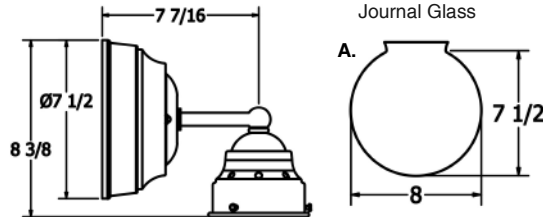

JOURNAL

Interior Schoolhouse Sconce

9777 Reavis Park Drive
St. Louis, MO 63123
800.331.2425 or 314.631.6000

sales@glighting.com www.glighting.com

GENERAL SPECIFICATION

- LED:** High efficiency mid-power LEDs are field serviceable.
- LED Dimming:** 1% 0-10V dimming standard with LED lamping option.
- Body:** 18ga steel or .050 aluminum glass fitter.
- Glass:** White opal diffuser hand blown in the USA.
- Finish:** Highly durable oven cured no VOC premium powder coat.
- Surge Protection:** External surge protector provided as standard.

SAMPLE CATALOG NUMBER: GL-4305-				
MODEL NO.	L5-	A-	SN-	A-
MODEL NO.	LAMPING	GLASS	FINISH	OPTION(S)
GL-4305	L0. 11LED30 L5. 11LED35 L4. 11LED40 Driver in backplate	A. Journal Glass	Standard: Powder Coat BLK -Black BL -Blue GR -Gray LG -Light Gray BE -Beige PAB -Antique Brass PA -Painted Aluminum PTC -Painted Copper WH -White DBZ -Dark Bronze NSN -New Satin Nickel BRN -Brown RD -Red CH -Champagne RG -Reed Green SG -Sungold GM -Gun Metal POR -Oil Rubbed Bronze PG -Pine Green DO -Deep Orange PV -Purple Violet NB -Navy Blue Textured Powder TLV -Light Verdigris TWH -Textured White TBL -Textured Black TS -Textured Silver TBZ -Textured Bronze TST -Stone	A. No Options B. Damp Location Available in powder coat or Satin Aluminum finish. EL. Emergency LED Remote mount up to 10' from light source in controlled environment with an area temperature range of 32°-131°F. LED only. Specify 120 or 277 voltage.
GL-4306	IN1. 1MED 120 volt only			