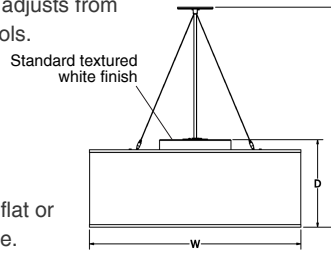

MARINA II TUNABLE WHITE

Interior Round Pendant

9777 Reavis Park Drive
St. Louis, MO 63123
800.331.2425 or 314.631.6000

sales@glighting.com www.glighting.com

GENERAL SPECIFICATION

Tunable White: LED option (TW) features tunable white technology that adjusts from 6500K-2700K. For proper control, fixture needs two 0-10V dimming controls.

LED Tuning: CCT tunable using 0-10V wall control. TRIAC, DALI, or DMX available upon request.

LED Dimming: Intensity adjustable using 1% 0-10V wall control. TRIAC, DALI, or DMX available upon request.

Shade: Standard white fabric shade with integral satin white diffuser.

Canopy: Matches fixture finish. Low profile canopy may be mounted on flat or sloped ceilings up to 40°. Available stem or field adjustable cord and cable.

Cable Hanger Option: Supplied with standard 72" white cord and cable. Field adjustable.

Finish: Highly durable oven cured no VOC premium powder coat.

Surge Protection: External surge protector provided as standard.

SAMPLE CATALOG NUMBER:						
GL-2742-	TW5-	W-	NSN-	1-	A-	023
MODEL NO.	LAMPING	SHADE	FINISH	HANGER	OPTIONS	OVERALL HEIGHT
GL-2742 W in 24" 15lbs D in 11.5" 7kg H in 23"	TW5	W White C Cream BL Blue BK Black S Stone R Red	Standard: Powder Coat BLK-Black BL-Blue GR-Gray LG-Light Gray BE-Beige PAB-Antique Brass PA-Painted Aluminum PTC-Painted Copper WH-White DBZ-Dark Bronze NSN-New Satin Nickel BRN-Brown RD-Red CH-Champagne RG-Reed Green SG-Sungold GM-Gun Metal POR-Oil Rubbed Bronze PG-Pine Green DO-Deep Orange PV-Purple Violet NB-Navy Blue Textured Powder TLV-Light Verdigris TWH-Textured White TBL-Textured Black TS-Textured Silver TBZ-Textured Bronze TST-Stone	1. Stem 5. Cord & Cable Supplied with white cord with hanger option 5.	A. No Options BC. Black Cord Fixture supplied with black power cord. EL. Emergency LED Must be remotely mounted in a controlled environment with an area temperature range of 32°-131°F. LED only. Specify 120 or 277 voltage. LC. 150" Cord & Cable Supplied with 150" Cord & Cable.	Specify overall height for stem hanger option in inches.
GL-2743 W in 30" 18lbs D in 12.5" 8kg H in 24"	TW5	Washable: WW White WC Cream WLG Lt Gray				
GL-2744 W in 36" 20lbs D in 13.5" 9kg H in 25"	TW8	WGR Gray WBK Black WR Red WBL Blue	Shade options may vary based on availability. Consult Finish Guide at glighting.com for current options.			
GL-2745 W in 48" 25lbs D in 15.5" 11.5kg H in 27"	TW8					

All Dimensions are nominal.

Shade

Standard

White   Cream   Blue   Stone   Red   Black

Washable - Trilam

White   Cream   Light Gray   Gray   Black   Red   Blue

Custom fabrics available upon request. Contact factory. Reproduced graphic representation. Please contact sales@glighting.com for fabric samples.

Light Source Definition

Code	Total Wattage	Delivered Lumens	Kelvin
TW5	72	7736	2700-6500
TW8	114	12248	2700-6500

Universal Voltage unless otherwise specified.