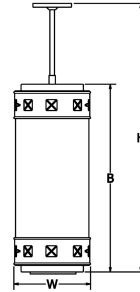

### GENERAL SPECIFICATION

- LED:** High efficiency mid-power LEDs are field serviceable.
- LED Dimming:** Standard 1% 0-10V dimming. TRIAC, DALI, or DMX available upon request.
- Down Light:** 90CRI 17 watt 2000 lumen module. Lamping code ending with "DL" includes downlight.
- Acrylic:** Seamless acrylic is UL-94 HB Flame Class rated.
- Canopy:** Matches fixture finish. Low profile canopy may be mounted on flat or sloped ceilings up to 40°. Available stem or field adjustable cord and cable.
- Cable Hanger Option:** Supplied with standard 72" white cord and cable. Field adjustable.
- Finish:** Highly durable oven cured no VOC premium powder coat.
- Modifications:** Consult factory for lamping or cluster options.
- Surge Protection:** External surge protector provided as standard.

All dimensions are nominal.