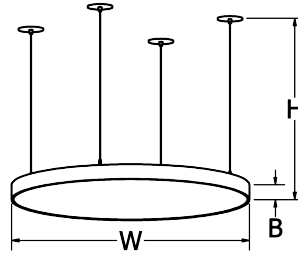

### GENERAL SPECIFICATION

**Acoustic Panel:** Seamless 1/2" center acoustic panel reduces noise level in environment.

**Fixture Body:** The fixture is non-illuminating and intended to pair with Meridian and Centric.

SAMPLE CATALOG NUMBER:					
GL-2332-		BLK-	ARD-	1-	A
MODEL NO.	FINISH	ACOUSTIC	HANGER	OPTIONS	
<b>GL-2330</b> W in 18" 7lbs B in 3" 3.2kg H in 11"-145"	<b>Standard:</b> Powder Coat <b>BLK</b> -Black <b>BL</b> -Blue <b>GR</b> -Gray <b>LG</b> -Light Gray <b>BE</b> -Beige <b>PAB</b> -Antique Brass <b>PA</b> -Painted Aluminum <b>PTC</b> -Painted Copper <b>WH</b> -White <b>DBZ</b> -Dark Bronze <b>NSN</b> -New Satin Nickel <b>BRN</b> -Brown <b>RD</b> -Red <b>CH</b> -Champagne <b>RG</b> -Reed Green <b>SG</b> -Sungold <b>GM</b> -Gun Metal <b>POR</b> -Oil Rubbed Bronze <b>PG</b> -Pine Green <b>DO</b> -Deep Orange <b>PV</b> -Purple Violet <b>NB</b> -Navy Blue	<b>Standard:</b> Acoustic <b>ABLK</b> -Black <b>ABL</b> -Blue <b>AGR</b> -Gray <b>ALG</b> -Light Gray <b>ARD</b> -Red <b>AGN</b> -Green  Seamless Acoustic	<b>1. Cable - Standard</b>   <b>3. Vertical Canopy</b> 	<b>A. No Options</b>	
<b>GL-2331</b> W in 24" 10lbs B in 3" 4.5kg H in 18.75"-145"					
<b>GL-2332</b> W in 30" 14lbs B in 3" 6.3kg H in 18.75"-145"					
<b>GL-2333</b> W in 36" 18lbs B in 3" 8.2kg H in 18.75"-145"					
<b>GL-2334</b> W in 48" 20lbs B in 3" 9.1kg H in 18.75"-145"					
	<b>Textured Powder</b> <b>TLV</b> -Light Verdigris <b>TWH</b> -Textured White <b>TBL</b> -Textured Black <b>TS</b> -Textured Silver <b>TBZ</b> -Textured Bronze <b>TST</b> -Stone				