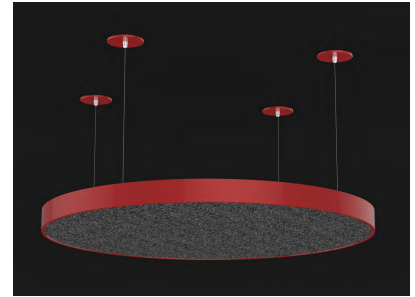

### GENERAL SPECIFICATION

**Acoustic Panel:** Seamless 1/2" center acoustic panel reduces noise level in environment.

**Fixture Body:** The fixture is non-illuminating and intended to pair with Meridian and Centric.

**Finish:** Highly durable oven cured no VOC premium powder coat.

**Canopy:** Matches fixture finish.

**Cable Hanger:** Standard 150" cable for on-site adjustability.

**Modifications:** Consult factory for modified fixture sizes.

SAMPLE CATALOG NUMBER:					
GL-2332-		BLK-	ARD-	1-	A
MODEL NO.	FINISH	ACOUSTIC	HANGER	OPTIONS	
<b>GL-2330</b> W in 18" 7lbs B in 3" 3.2kg H in 11"-145"	<b>Standard:</b> Powder Coat <b>BLK</b> -Black <b>BL</b> -Blue <b>GR</b> -Gray <b>LG</b> -Light Gray <b>BE</b> -Beige <b>PAB</b> -Antique Brass <b>PA</b> -Painted Aluminum <b>PTC</b> -Painted Copper <b>WH</b> -White <b>DBZ</b> -Dark Bronze <b>NSN</b> -New Satin Nickel <b>BRN</b> -Brown <b>RD</b> -Red <b>CH</b> -Champagne <b>RG</b> -Reed Green <b>SG</b> -Sungold <b>GM</b> -Gun Metal <b>POR</b> -Oil Rubbed Bronze <b>PG</b> -Pine Green <b>DO</b> -Deep Orange <b>PV</b> -Purple Violet <b>NB</b> -Navy Blue	<b>Standard:</b> Acoustic <b>ABLK</b> -Black <b>ABL</b> -Blue <b>AGR</b> -Gray <b>ALG</b> -Light Gray <b>ARD</b> -Red <b>AGN</b> -Green  Seamless Acoustic	<b>1. Cable - Standard</b>   <b>3. Vertical Canopy</b> 	<b>A. No Options</b>	
<b>GL-2331</b> W in 24" 10lbs B in 3" 4.5kg H in 18.75"-145"					
<b>GL-2332</b> W in 30" 14lbs B in 3" 6.3kg H in 18.75"-145"					
<b>GL-2333</b> W in 36" 18lbs B in 3" 8.2kg H in 18.75"-145"					
<b>GL-2334</b> W in 48" 20lbs B in 3" 9.1kg H in 18.75"-145"					
	<b>Textured Powder</b> <b>TLV</b> -Light Verdigris <b>TWH</b> -Textured White <b>TBL</b> -Textured Black <b>TS</b> -Textured Silver <b>TBZ</b> -Textured Bronze <b>TST</b> -Stone				