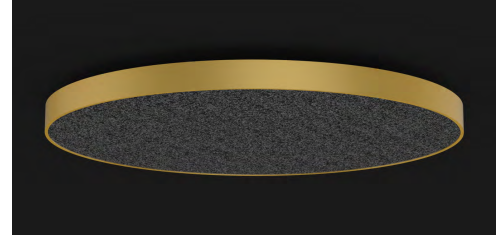

# MERIDIAN- Acoustic

### GENERAL SPECIFICATION

- Acoustic Panel:** Seamless 1/2" center acoustic panel reduces noise level in environment.
- Fixture Body:** The fixture is non-illuminating and intended to pair with Meridian and Centric.
- Finish:** Highly durable oven cured no VOC premium powder coat.
- Modifications:** Consult factory for modified fixture sizes.

SAMPLE CATALOG NUMBER: GL-3332-			BLK-	ARD-	A
MODEL NO.			FINISH	ACOUSTIC	OPTIONS
<b>GL-3330</b>	W in 18" 5lbs B in 3" 2.2kg		<b>Standard:</b> Powder Coat BLK-Black BL-Blue GR-Gray LG-Light Gray BE-Beige PAB-Antique Brass PA-Painted Aluminum PTC-Painted Copper WH-White DBZ-Dark Bronze NSN-New Satin Nickel BRN-Brown RD-Red CH-Champagne RG-Reed Green SG-Sungold GM-Gun Metal POR-Oil Rubbed Bronze PG-Pine Green DO-Deep Orange PV-Purple Violet NB-Navy Blue	<b>Standard:</b> Acoustic ABLK-Black ABL-Blue AGR-Gray ALG-Light Gray ARD-Red AGN-Green  Seamless Acoustic	<b>A. No Options</b>
<b>GL-3331</b>	W in 24" 8lbs B in 3" 3.6kg				
<b>GL-3332</b>	W in 30" 12lbs B in 3" 5.4kg				
<b>GL-3333</b>	W in 36" 14lbs B in 3" 6.3kg				
<b>GL-3334</b>	W in 48" 18lbs B in 3" 8.2kg		<b>Textured Powder</b> TLV-Light Verdigris TWH-Textured White TBL-Textured Black TS-Textured Silver TBZ-Textured Bronze TST-Stone		