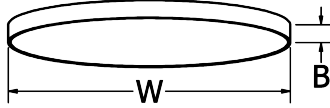

### GENERAL SPECIFICATION

- Acoustic Panel:** Seamless 1/2" center acoustic panel reduces noise level in environment.
- Fixture Body:** The fixture is non-illuminating and intended to pair with Meridian and Centric.
- Finish:** Highly durable oven cured no VOC premium powder coat.
- Modifications:** Consult factory for modified fixture sizes.