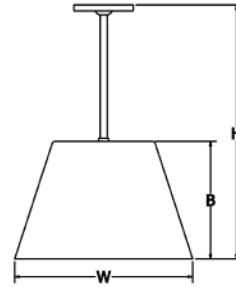

CONE

Exterior Pendant

9777 Reavis Park Drive
St. Louis, MO 63123
800.331.2425 or 314.631.6000

sales@glighting.com www.glighting.com

GENERAL SPECIFICATION

- LED:** High efficiency mid-power LEDs.
- LED Dimming:** Standard 1% 0-10V dimming.
- Listing:** ETL listed for wet locations.
- Canopy:** Matches fixture finish. Hanger 3 includes 10.125" dia by 2.625" H spinning.
- Driver:** Max remote driver installation distance 25ft from fixture body.
- Acrylic:** Acrylic is UL-94 HB Flame Class rated.
- Finish:** Highly durable oven cured no VOC premium powder coat. Inner finish matches outer fixture finish.
- Surge Protection:** External surge protector provided as standard.

SAMPLE CATALOG NUMBER: GL-5350- E- BLK- 1- A 038					
MODEL NO.	LAMPING	FINISH	HANGER	OPTIONS	OVERALL HEIGHT
GL-5350 8lbs W 16" 3.6kg B 11" H 38"	A. 17LED30 B. 17LED35 C. 17LED40 D. 24LED30 E. 24LED35 F. 24LED40	Standard: Powder Coat BLK- Black BL- Blue GR- Gray LG- Light Gray BE- Beige PAB- Antique Brass PA- Painted Aluminum PTC- Painted Copper WH- White DBZ- Dark Bronze NSN- New Satin Nickel BRN- Brown	1. Stem Mount Remote Driver  Drivers mounted remotely 3. Stem Mount Oversized Canopy  Drivers mounted inside oversized canopy	A. No Options EL. Emergency LED Must be remotely mounted in a controlled environment with an area temperature range of 32°-131°F. Specify 120 or 277 voltage.	Specify overall height in inches.
GL-5351 10lbs W 24" 4.5kg B 15 3/8" H 42"	G. 15LED30 H. 15LED35 I. 15LED40 J. 26LED30 K. 26LED35 L. 26LED40 M. 39LED30 N. 39LED35 O. 39LED40	Textured Powder TLV- Light Verdigris TWH- Textured White TBL- Textured Black TS- Textured Silver TBZ- Textured Bronze TST- Stone			