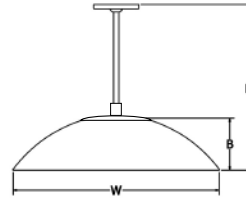

### GENERAL SPECIFICATION

- LED:** High efficiency mid-power LEDs.
- LED Dimming:** Standard 1% 0-10V dimming.
- Listing:** ETL listed for wet locations.
- Canopy:** Matches fixture finish. Hanger 3 includes 10.125" dia by 2.625" H spinning.
- Driver:** Max remote driver installation distance 25ft from fixture body.
- Acrylic:** Acrylic is UL-94 HB Flame Class rated.
- Finish:** Highly durable oven cured no VOC premium powder coat. Inner finish matches outer fixture finish.
- Surge Protection:** External surge protector provided as standard.

All Dimensions are nominal.