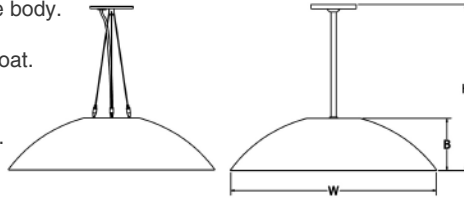

DEMI

Interior Pendant

9777 Reavis Park Drive
St. Louis, MO 63123
800.331.2425 or 314.631.6000

sales@glighting.com www.glighting.com

GENERAL SPECIFICATION

- LED:** High efficiency mid-power LEDs.
- Uplight:** Optional uplight is wired on a second circuit. Standard satin white top lens.
- LED Dimming:** Standard 1% 0-10V dimming.
- Cable Hanger Option:** Standard 150" cable and white cord for on-site adjustability.
- Canopy:** Matches outer fixture finish. Hanger 3 & 4 with A-O lamping option includes 10.125" dia by 2.625" H spinning. V, W, X lamping includes 12" dia by 2" H.
- Driver:** Max remote driver installation distance 25ft from fixture body.
- Acrylic:** Acrylic is UL-94 HB Flame Class rated.
- Finish:** Highly durable oven cured no VOC premium powder coat.
- Inner Finish:** Available in white, black, and gold liquid paint.
- Non-white inner finishes will reduce lumen output.
- Surge Protection:** External surge protector provided standard.