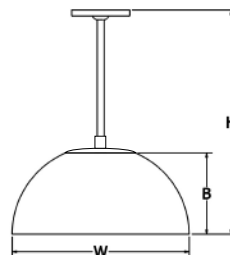

### GENERAL SPECIFICATION

- LED:** High efficiency mid-power LEDs.
- LED Dimming:** Standard 1% 0-10V dimming.
- Listing:** ETL listed for wet locations.
- Canopy:** Matches fixture finish. Hanger 3 includes 10.125" dia by 2.625" H spinning.
- Driver:** Max remote driver installation distance 25ft from fixture body.
- Acrylic:** Acrylic is UL-94 HB Flame Class rated.
- Finish:** Highly durable oven cured no VOC premium powder coat. Inner finish matches outer fixture finish.
- Surge Protection:** External surge protector provided as standard.

All Dimensions are nominal.