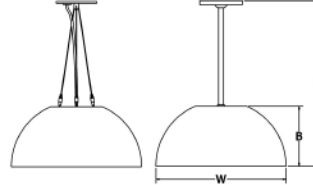

SAMPLE CATALOG NUMBER:									
GL-2356-	E-	K-	BLK-	MO-	1-	A	038		
MODEL NO.	LAMPING	UPLIGHT	OUTER FINISH	INNER FINISH	HANGER	OPTIONS	OVERALL HEIGHT		
GL-2355 8lbs Win 16" 3.6kg B in 7 3/8" H in 38"	A. 26LED30 B. 26LED35 C. 26LED40 D. 26LED30 E. 26LED35 F. 26LED40 G. 39LED30 H. 39LED35 I. 39LED40 V. 68LED30* W. 68LED35* X. 68LED40*	NA. NONE J. 8UPLED30 K. 8UPLED35 L. 8UPLED40 M. 12UPLED30 N. 12UPLED35 O. 12UPLED40	Standard: Powder Coat BLK- Black BL- Blue GR- Gray LG- Light Gray BE- Beige PAB- Antique Brass PA- Painted Aluminum PTC- Painted Copper WH- White DBZ- Dark Bronze NSN- New Satin Nickel BRN- Brown RD- Red CH- Champagne RG- Reed Green SG- Sungold GM- Gun Metal POR- Oil Rubbed Bronze PG- Pine Green DO- Deep Orange PV- Purple Violet NB- Navy Blue Textured Powder TLV- Light Verdigris TWH- Textured White TBL- Textured Black TS- Textured Silver TBZ- Textured Bronze TST- Stone	Standard: MO-Matches Outer Finish Liquid Paint WH- White BLK- Black GL- Gold	1. Stem Mount Remote Driver Drivers mounted remotely 2. Cable Mount Remote Driver Drivers mounted remotely 3. Stem Mount Oversized Canopy Drivers mounted inside oversized canopy 4. Cable Mount Oversized Canopy Drivers mounted inside oversized canopy	A. No Options BC. Black Cord Fixture supplied with black power cord. DM. DMX Dimming EL. Emergency LED Must be remotely mounted in a controlled environment with an area temperature range of 32°-131°F. Specify 120 or 277 voltage. Downlight only.	Specify overall height in inches for hanger styles 1 & 3.		
								GL-2356 10lbs Win 24" 4.5kg B in 11 9/16" H in 42"	
								GL-2357 15lbs Win 32" 6.8kg B in 15 11/16" H in 46"	
*Downlight only.							Outer finish designated by first finish code.	Inner finish designated by second finish code.	Hanger options 1&2 supplied with remote driver box.