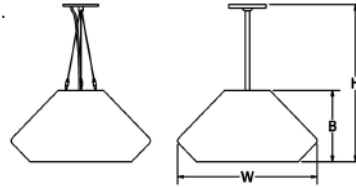

ODYSSEY

Interior Pendant

9777 Reavis Park Drive

St. Louis, MO 63123

800.331.2425 or 314.631.6000

sales@glighting.com www.glighting.com

GENERAL SPECIFICATION

LED: High efficiency mid-power LEDs.

Uplight: Optional uplight is wired on a second circuit. Standard satin white top lens.

LED Dimming: Standard 1% 0-10V dimming.

Cable Hanger Option: Standard 150" cable and white cord for on-site adjustability.

Canopy: Matches outer fixture finish. Hanger 3 & 4 with A-O lamping option includes 10.125" dia by 2.625" H spinning. V, W, X lamping includes 12" dia by 2" H.

Driver: Max remote driver installation distance 25ft from fixture body.

Acrylic: Acrylic is UL-94 HB Flame Class rated.

Finish: Highly durable oven cured no VOC premium powder coat.

Inner Finish: Inner finish matches outer finish.

Surge Protection: External surge protector provided as standard.

SAMPLE CATALOG NUMBER:

MODEL NO.	LAMPING	UPLIGHT	FINISH	HANGER	OPTIONS	OVERALL HEIGHT
GL-2380- W 19 5/8 in 8lbs B 10 in 3.6kg H 38 in	A. 15LED30 B. 15LED35 C. 15LED40 D. 26LED30 E. 26LED35 F. 26LED40 G. 39LED30 H. 39LED35 I. 39LED40 V. 68LED30* W. 68LED35* X. 68LED40*	NA. NONE J. 8UPLD30 K. 8UPLD35 L. 8UPLD40 M. 12UPLD30 N. 12UPLD35 O. 12UPLD40	Standard: Powder Coat BLK-Black BL-Blue GR-Gray LG-Light Gray BE-Beige PAB-Antique Brass PA-Painted Aluminum PTC-Painted Copper WH-White DBZ-Dark Bronze NSN-New Satin Nickel BRN-Brown RD-Red CH-Champagne RG-Reed Green SG-Sungold GM-Gun Metal POR-Oil Rubbed Bronze PG-Pine Green DO-Deep Orange PV-Purple Violet NB-Navy Blue Textured Powder TLV-Light Verdigris TWH-Textured White TBL-Textured Black TS-Textured Silver TBZ-Textured Bronze TST-Stone	1. Stem Mount Remote Driver Drivers mounted remotely 2. Cable Mount Remote Driver Drivers mounted remotely 3. Stem Mount Oversized Canopy Drivers mounted inside oversized canopy 4. Cable Mount Oversized Canopy Drivers mounted inside oversized canopy	A. No Options BC. Black Cord Fixture supplied with black power cord. DM. DMX Dimming EL. Emergency LED Must be remotely mounted in a controlled environment with an area temperature range of 32°-131°F. Specify 120 or 277 voltage. Downlight only.	Specify overall height in inches for hanger styles 1 & 3.
	*Downlight only.				Hanger options 1&2 supplied with remote driver box.	

All Dimensions are nominal.

Light Source Definition

Downlight Output						Uplight Output					
Code	LED	Wattage	Delivered Lumens	Kelvin	CRI	Code	LED	Wattage	Delivered Lumens	Kelvin	CRI
A	15LED30	15W	1538	3000	80	J	8UPLD30	8W	866	3000	80
B	15LED35	15W	1538	3500	80	K	8UPLD35	8W	866	3500	80
C	15LED40	15W	1538	4000	80	L	8UPLD40	8W	866	4000	80
D	26LED30	26W	2637	3000	80	M	12UPLD30	12W	1213	3000	80
E	26LED35	26W	2637	3500	80	N	12UPLD35	12W	1213	3500	80
F	26LED40	26W	2637	4000	80	O	12UPLD40	12W	1213	4000	80
G	39LED30	39W	3956	3000	80						
H	39LED35	39W	3956	3500	80						
I	39LED40	39W	3956	4000	80						
V	68LED30	68W	6009*	3000	80						
W	68LED35	68W	6009*	3500	80						
X	68LED40	68W	6009*	4000	80						

*Projected

Universal Voltage unless otherwise specified. Fixture tested with white inner finish. Non-white inner finishes will reduce lumen output.