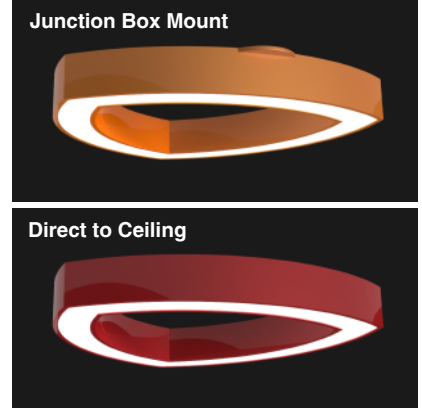

### GENERAL SPECIFICATION

- LED:** High efficiency 90 CRI mid-power LEDs. Universal voltage.
- Lower Output:** Lamping code ending with LO features lower lumen output.
- LED Dimming:** Standard 1% 0-10V dimming. TRIAC, DALI, and DMX available upon request.
- Direct to Ceiling Mount:** Ceiling mounting plate location is within the fixture body and not seen in final installation.
- Junction Box Mount:** Ceiling mounting plate extends .125" from the fixture body with a round 5" junction box cover.
- LED Driver:** Must be remotely mounted within 25ft from fixture body.
- Finish:** Highly durable oven cured no VOC premium powder coat.
- Modifications:** Consult factory for modified fixture sizes and lumen packages.
- Surge Protection:** External surge protector provided as standard.