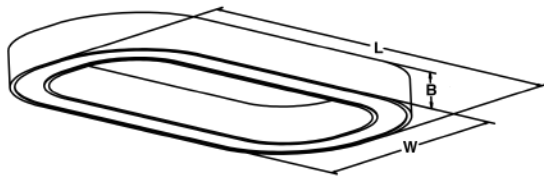

### GENERAL SPECIFICATION

- LED:** High efficiency 90 CRI mid-power LEDs. Universal voltage.
- Lower Output:** Lamping code ending with LO features lower lumen output.
- LED Dimming:** Standard 1% 0-10V dimming. TRIAC, DALI, and DMX available upon request.
- Direct to Ceiling Mount:** Ceiling mounting plate location is within the fixture body and not seen in final installation.
- Junction Box Mount:** Ceiling mounting plate extends .125" from the fixture body with a round 5" junction box cover.
- LED Driver:** Must be remotely mounted within 25ft from fixture body.
- Finish:** Highly durable oven cured no VOC premium powder coat.
- Modifications:** Consult factory for modified fixture sizes and lumen packages.
- Surge Protection:** External surge protector provided as standard.